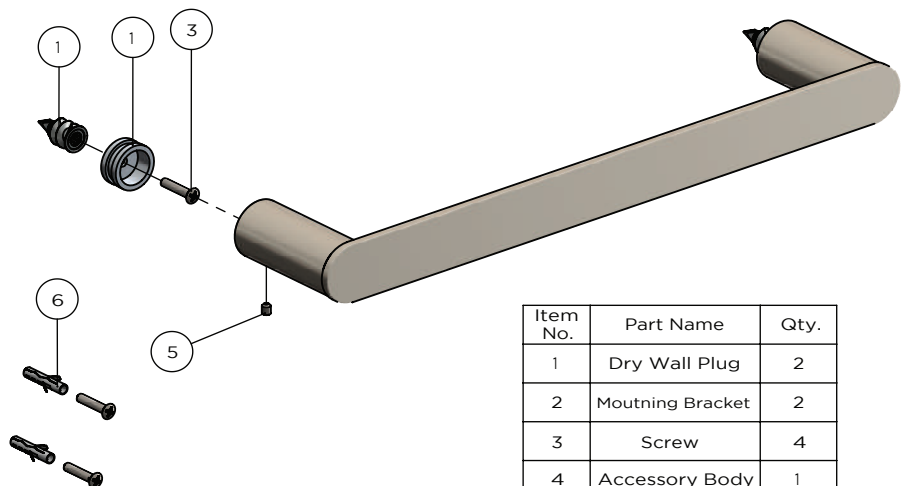

MRTR-3S30N

CURVAÉ GUEST TOWEL RAIL

meir®

FEATURES

- Refer to the Meir website for warranty terms & conditions. Stainless steel material.
- See website for the matching Meir colour options.
- Smooth brushed finish.
- Resilient PVD coating.
- The Meir logo may be added in small font size.

CARE

- Do not install using any form of acetone silicones.
- Do not apply physical items (such as tools) directly to the product.
- Never use house-hold abrasive cleaners.
- Clean using a mild washing soap solution.
- Check for any product defects before installation.
- Refer to the Installation Manual for correct installation.

SPECIFICATIONS

EXPLODED VIEW

Item No.	Part Name	Qty.
1	Dry Wall Plug	2
2	Mouting Bracket	2
3	Screw	4
4	Accessory Body	1
5	Screw	2
6	Wall Plug	2