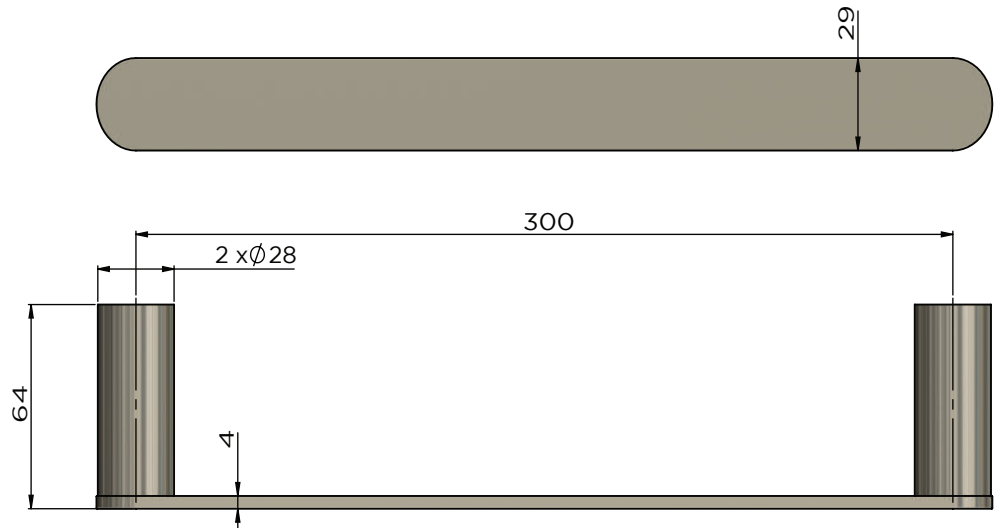

SPECIFICATIONS