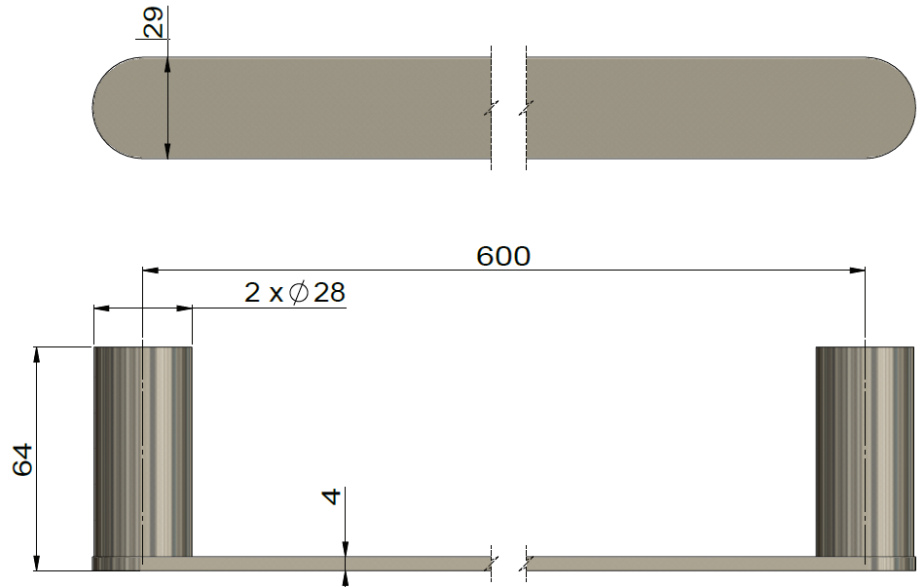

SPECIFICATIONS