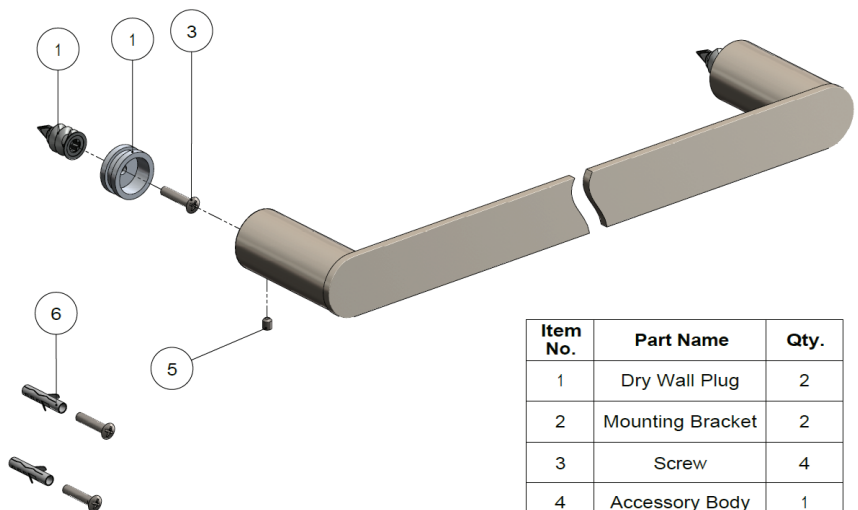

MRTR-3S60N

CURVAÉ TOWEL RAIL

meir®

FEATURES

- Refer to the Meir website for warranty terms & conditions. Stainless steel material.
- See website for the matching Meir colour options.
- Smooth brushed finish.
- Resilient PVD coating.
- The Meir logo may be added in small font size.

SPECIFICATIONS

EXPLODED VIEW

Item No.	Part Name	Qty.
1	Dry Wall Plug	2
2	Mounting Bracket	2
3	Screw	4
4	Accessory Body	1
5	Screw	2
6	Wall Plug	2