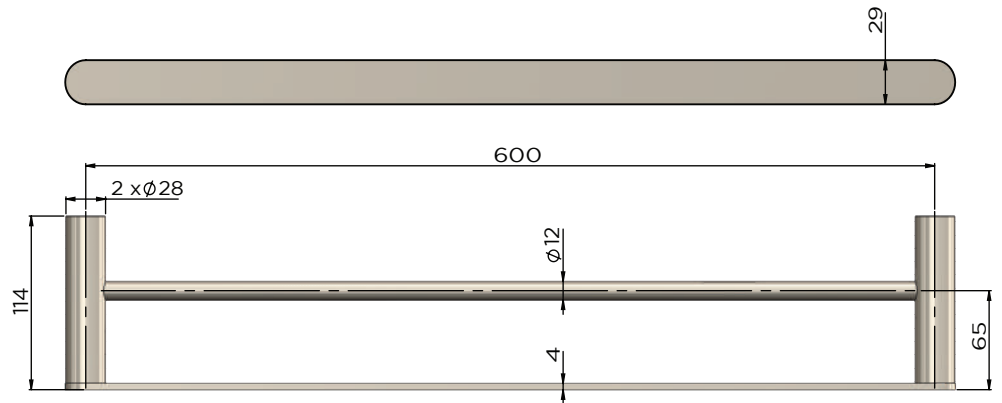

SPECIFICATIONS