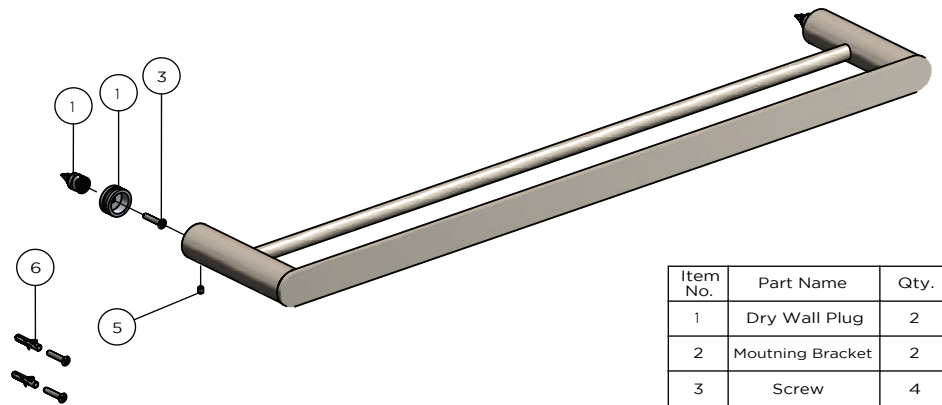

MRTR-3D60N

CURVAÉ DOUBLE TOWEL RAIL

meir®

FEATURES

- Refer to the Meir website for warranty terms & conditions. Stainless steel material.
- See website for the matching Meir colour options.
- Smooth brushed finish.
- Resilient PVD coating.
- The Meir logo may be added in small font size.

SPECIFICATIONS

EXPLODED VIEW

| Item No. | Part Name | Qty. |
|----------|------------------|------|
| 1 | Dry Wall Plug | 2 |
| 2 | Mounting Bracket | 2 |
| 3 | Screw | 4 |
| 4 | Accessory Body | 1 |
| 5 | Screw | 2 |
| 6 | Wall Plug | 2 |