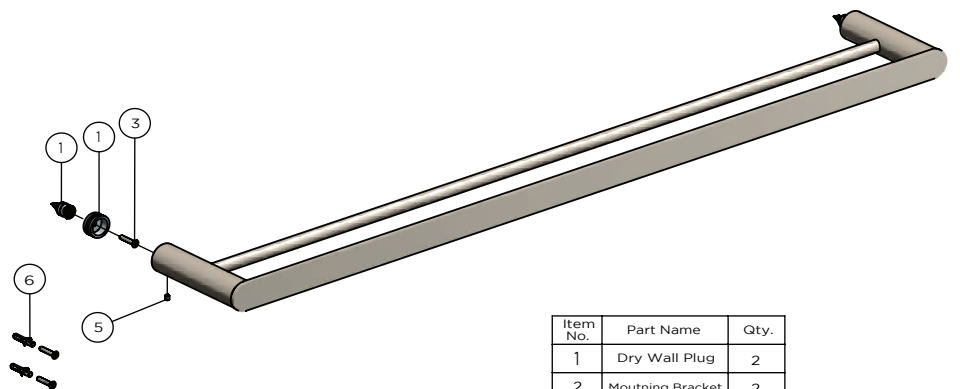

MRTR-3D80N

CURVAÉ DOUBLE TOWEL RAIL

meir.®

FEATURES

- Refer to the Meir website for warranty terms & conditions. Stainless steel material.
- See website for the matching Meir colour options.
- Smooth brushed finish.
- Resilient PVD coating.
- The Meir logo may be added in small font size.

CARE

- Do not install using any form of acetone silicones.
- Do not apply physical items (such as tools) directly to the product.
- Never use house-hold abrasive cleaners.
- Clean using a mild washing soap solution.
- Check for any product defects before installation.
- Refer to the Installation Manual for correct installation.

SPECIFICATIONS

EXPLODED VIEW

Item No.	Part Name	Qty.
1	Dry Wall Plug	2
2	Mouting Bracket	2
3	Screw	4
4	Accessory Body	1
5	Screw	2
6	Wall Plug	2