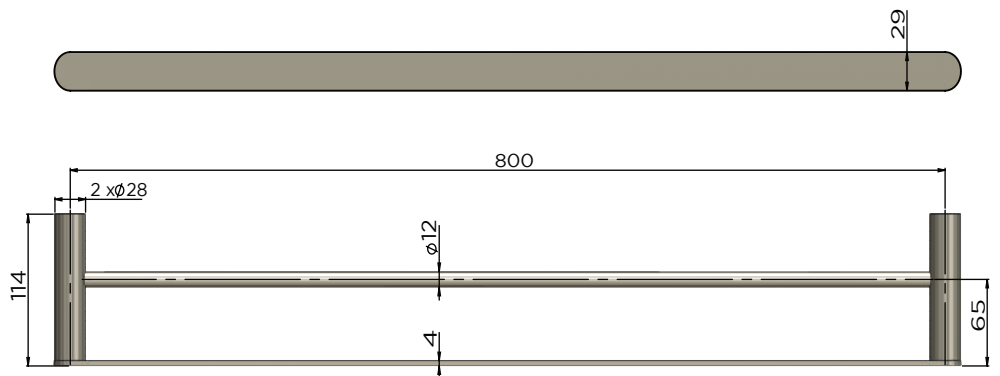

MRTR-3D80N

CURVAÉ DOUBLE TOWEL RAIL

meir.®

FEATURES

- Refer to the Meir website for warranty terms & conditions. Stainless steel material.
- See website for the matching Meir colour options.
- Smooth brushed finish.
- Resilient PVD coating.
- The Meir logo may be added in small font size.

SPECIFICATIONS

EXPLODED VIEW

Item No.	Part Name	Qty.
1	Dry Wall Plug	2
2	Mouting Bracket	2
3	Screw	4
4	Accessory Body	1
5	Screw	2
6	Wall Plug	2