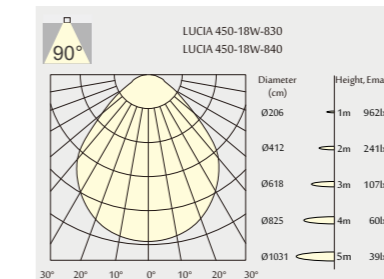

Light distribution for 3000K

18W 2000lm-2200lm

Order Information

LUCIA 450-18W 2000 Lm MODELS (With OSRAM LED)

Code	LED output	Module output	LED Power	System Power	CRI	CCT	BEAM
LUCIA 450-18W-830	2600 lm	2000 lm	16 W	18 W	83	3000K	90°
LUCIA 450-18W-840	2800 lm	2200 lm	16 W	18 W	83	4000K	90°

26W 2800lm-3000lm