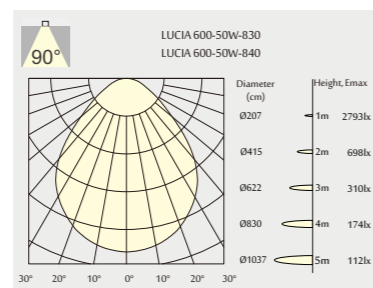

Order Information

LUCIA 600-50W 6100 Lm MODELS (With OSRAM LED)

Code	LED output	Module output	LED Power	System Power	CRI	CCT	BEAM
LUCIA 600-50W-830	8100 lm	6100 lm	46 W	50 W	83	3000K	90°
LUCIA 600-50W-840	8500 lm	6500 lm	46 W	50 W	83	4000K	90°

Order options

SYSTEM POWER

68W

COLOUR TEMPERATURE

3000K
4000K

COLOUR RENDERING INDEX

CRI 83

ILLUMINATION TYPE

HOUSING

Classic Version

white black

white black

black+gold white+gold