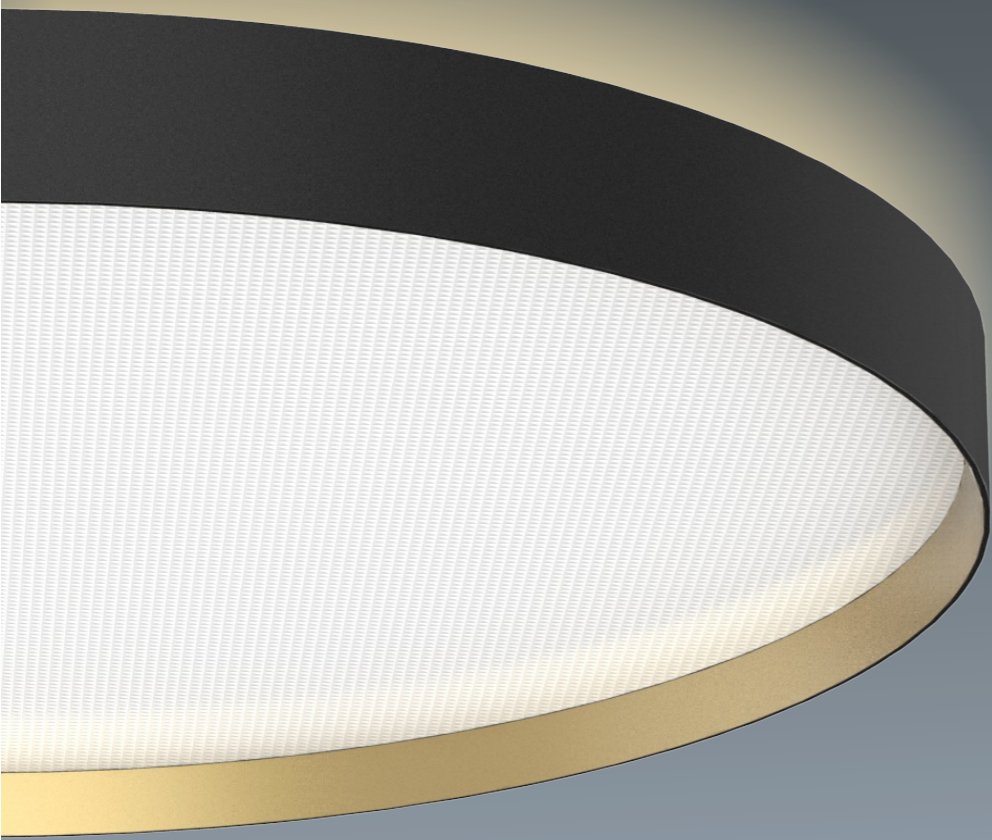

016

LUCIA

CEILING LIGHTING SYSTEM