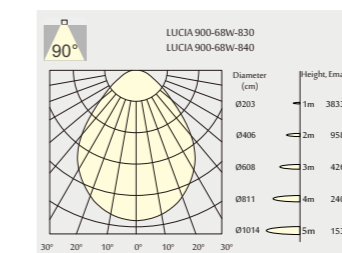

white black

black+gold white+gold

ACCESSORY

Cable Suspension Rod Suspension Surface-mounted

LUCIA 900
3000K
 (Standard)

Light distribution for 3000K
68W 8000lm-8500lm

Order Information
LUCIA 900-68W 8000 Lm MODELS (With OSRAM LED)