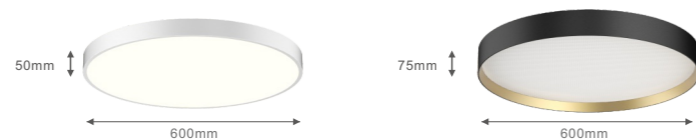

 40W
 50W

COLOUR TEMPERATURE

 3000K
 4000K

COLOUR RENDERING INDEX

CRI 83

ILLUMINATION TYPE

HOUSING
Classic Version

white black

white black

black+gold white+gold

ACCESSORY

Cable Suspension Rod Suspension Surface-mounted

LUCIA 600
3000K
 (Standard)

Light distribution for 3000K
40W 4700lm-5000lm

Order Information
LUCIA 600-40W 4700 Lm MODELS (With OSRAM LED)