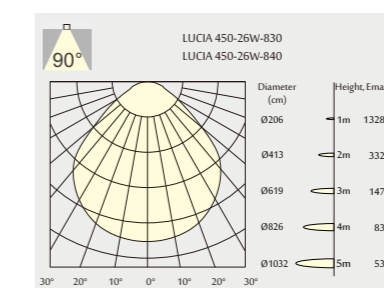

Code	LED output	Module output	LED Power	System Power	CRI	CCT	BEAM
LUCIA 450-18W-830	2600 lm	2000 lm	16 W	18 W	83	3000K	90°
LUCIA 450-18W-840	2800 lm	2200 lm	16 W	18 W	83	4000K	90°

26W 2800lm-3000lm

Order Information
LUCIA 450-26W 2800 Lm MODELS (With OSRAM LED)