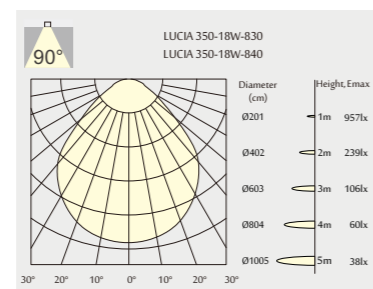

Order Information

LUCIA 350-18W 2000 Lm MODELS (With OSRAM LED)

Code	LED output	Module output	LED Power	System Power	CRI	CCT	BEAM
LUCIA 350-18W-830	2600 lm	2000 lm	16 W	18 W	83	3000K	90°
LUCIA 350-18W-840	2800 lm	2200 lm	16 W	18 W	83	4000K	90°

Order options

SYSTEM POWER

18W
26W

COLOUR TEMPERATURE

3000K
4000K

COLOUR RENDERING INDEX

CRI 83

ILLUMINATION TYPE

HOUSING

Classic Version

white black

white black

black+gold white+gold

ACCESSORY

Cable Suspension Rod Suspension Surface-mounted