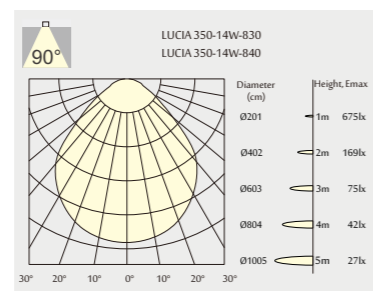

Light distribution for 3000K
14W 1400lm-1500lm

Order Information
LUCIA 350-14W 1400 Lm MODELS (With OSRAM LED)

Code	LED output	Module output	LED Power	System Power	CRI	CCT	BEAM
LUCIA 350-14W-830	1900 lm	1400 lm	12 W	14 W	83	3000K	90°
LUCIA 350-14W-840	2000 lm	1500 lm	12 W	14 W	83	4000K	90°