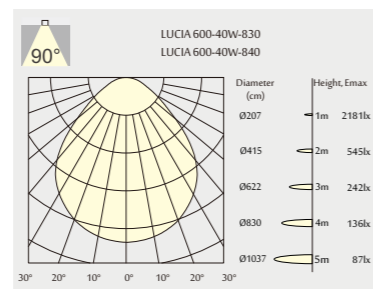

Light distribution for 3000K

40W 4700lm-5000lm

Order Information

LUCIA 600-40W 4700 Lm MODELS (With OSRAM LED)

Code	LED output	Module output	LED Power	System Power	CRI	CCT	BEAM
LUCIA 600-40W-830	6200 lm	4700 lm	36 W	40 W	83	3000K	90°
LUCIA 600-40W-840	6500 lm	5000 lm	36 W	40 W	83	4000K	90°

50W 6100lm-6500lm