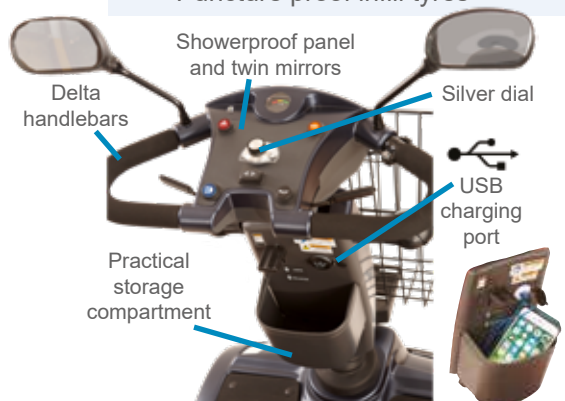

See full Tech Page on Website & Owner's Manual for details

*Range on full charge and flat ground

Rascal Pioneer Profile:

The Rascal Pioneer, a proven performer with fantastic reliability and durability record has had a style refresh. With full coil suspension and a 35 mile range its powerful motor makes it an ideal scooter for the more challenging environments. It features a sliding swivel seat with headrest and padded arms, showerproof switches, a large basket and a practical handy storage compartment for charging your phone on the move. Choose the Rascal Pioneer, one of the most popular scooters on the market.

- **Tried & Trusted**
- **Simple & Easy to Use**

Main Features:

- LED front light
- Front and rear coil suspension
- Practical front basket
- Gas strut tiller adjustment with useful battery charging port
- Large shock absorbing tyres for maximum comfort on the move
- Sliding swivel seat with armrests and headrest for maximum comfort

OPTIONAL
ACCESSORY

Optional Extras:

- A stylish rear mounted lockable box fitted on a sliding mount to enable easy access without adjusting the seat
- An exclusive Rascal basket bag
- Standard all weather canopy - upgrade to a polycarbonate front shield for an additional cost
- Puncture proof infill tyres