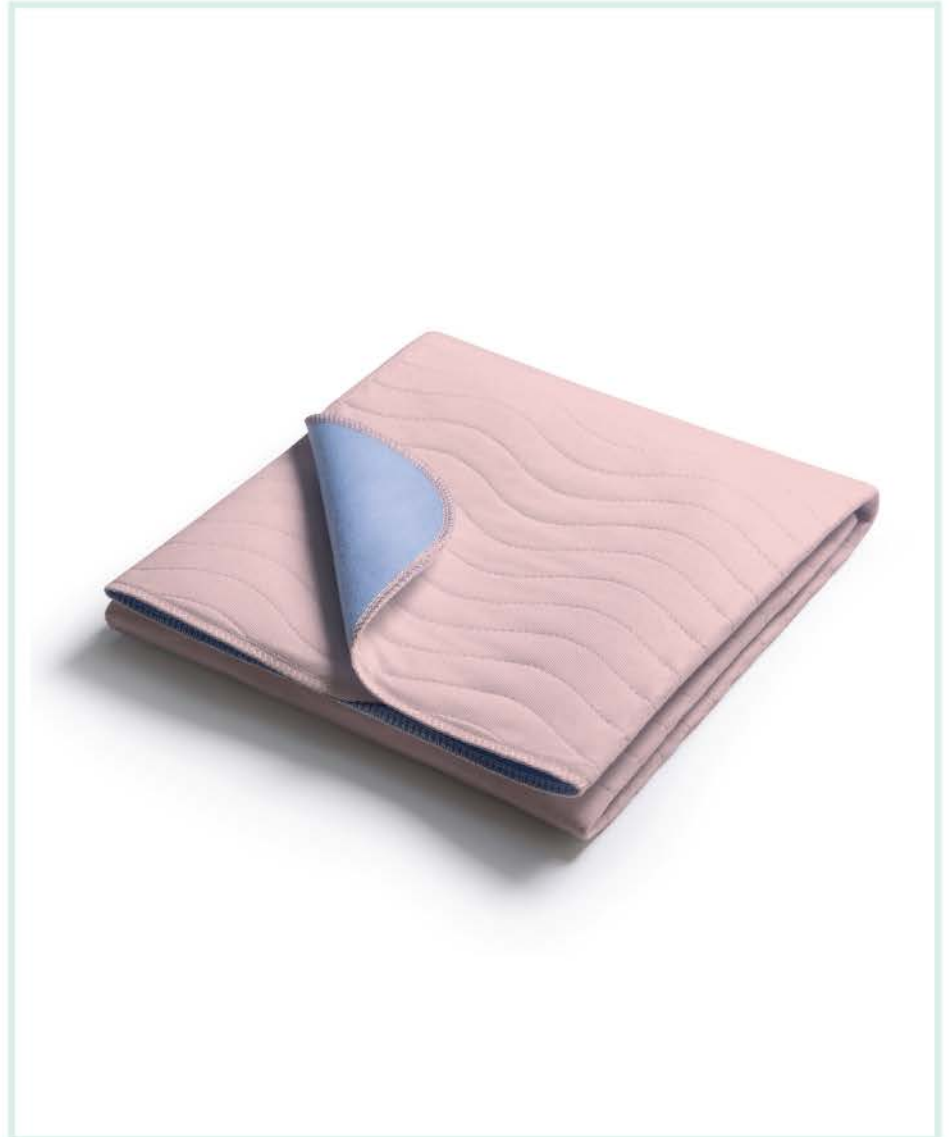

Washable Sonoma Pink Bedpad & Chairpad

The Facts:

- **COLOUR:** Pink
- **FABRIC:**
 - Bottom Layer - 100% PVC Backed Polyester
 - Middle Layer - 95% Polyester, 5% Viscose
 - Top Surface - 100% Polyester
 - Overlock stitching
- **Soaker:**
 - 3L Absorbency
 - 3.5L Absorbency for XL
 - 1L Absorbency for Chairpad
- Reuseable

Wash up to 95 °C
Tumble Dry on Medium Heat
Do Not Iron
Do Not Bleach or Use Fabric Softeners

MIP

The Softer Side of Healthcare

Specifications:

CODE	SIZE	DESCRIPTION
1101/A/B/UK	85 × 90cm	No Tucks*
1101/A/BF/UK	85 × 90cm	With Tucks*
1108/A/B/UK	85 × 115cm	Extra Large, No Tucks
1108/A/BF-SP	85 × 115cm	Extra Large. With Tucks
1101/A/B/BG	85 × 90cm	No Tucks
1101/A/BF/BG	85 × 90cm	With Tucks
1105/A/B/UK	43 × 61cm	Chairpad*

*Supplied without retail packaging

Superior
Absorbency

Quilted Comfort

Fluidproof Barrier

Latex Free

2021-v. 1

MIP

The Softer Side of Healthcare