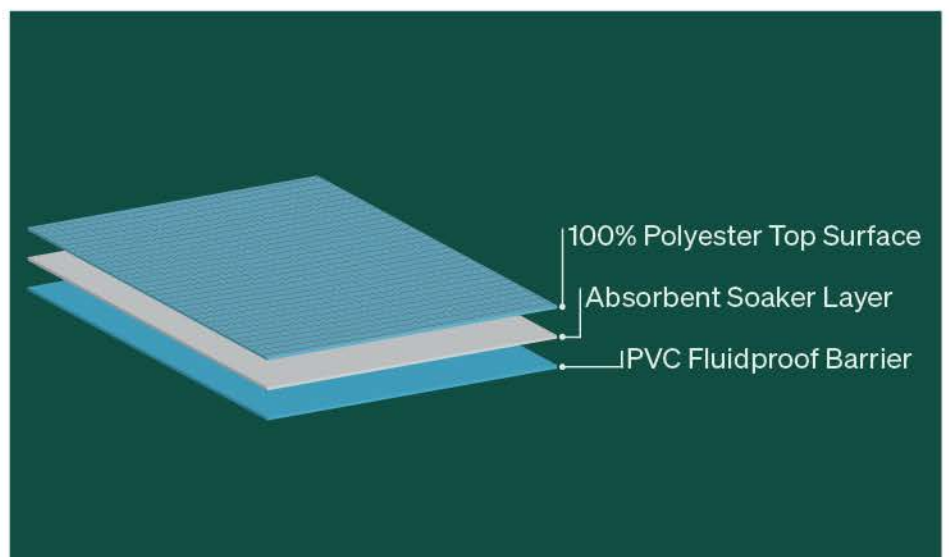

Washable Sonoma Pink Bedpad & Chairpad

The Facts:

- **COLOUR:** Pink
- **FABRIC:**
 - Bottom Layer - 100% PVC Backed Polyester
 - Middle Layer - 95% Polyester, 5% Viscose
 - Top Surface - 100% Polyester
 - Overlock stitching
- **Soaker:**
 - 3L Absorbency
 - 3.5L Absorbency for XL
 - 1L Absorbency for Chairpad
- Reuseable

Wash up to 95 °C
Tumble Dry on Medium Heat
Do Not Iron
Do Not Bleach or Use Fabric Softeners

MIP

The Softer Side of Healthcare

Specifications:

CODE	SIZE	DESCRIPTION
1101/A/B/UK	85 × 90cm	No Tucks*
1101/A/BF/UK	85 × 90cm	With Tucks*
1108/A/B/UK	85 × 115cm	Extra Large, No Tucks
1108/A/BF-SP	85 × 115cm	Extra Large. With Tucks
1101/A/B/BG	85 × 90cm	No Tucks
1101/A/BF/BG	85 × 90cm	With Tucks
1105/A/B/UK	43 × 61cm	Chairpad*

*Supplied without retail packaging

Superior
Absorbency

Quilted Comfort

Fluidproof Barrier

Latex Free

2021-v. 1

MIP

The Softer Side of Healthcare