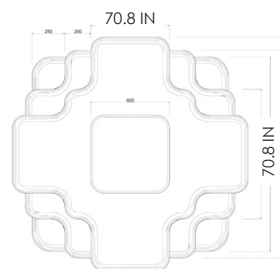

STUDIOTWENTYSEVEN

BABYLON LOW TABLE BY **SOHWL** EXCLUSIVELY FOR STUDIOTWENTYSEVEN
LIMITED EDITION 12
SIGNED, SERIAL NUMBER AND CERTIFICATE OF AUTHENTICITY

TRAVERTINE BASE WITH PATINATED AGED BRONZE CENTRE DETAIL
PALISSANDRE MARBLE BASE WITH PATINATED AGED BRONZE CENTRE DETAIL
GRAND ANTIQUE MARBLE BASE WITH PATINATED AGED BRONZE CENTRE DETAIL
PRODUCTION TIME 14-16 WEEKS
MADE IN FRANCE BY ATELIERS SAINT-JACQUES

IN H 15.7 W 70.8 D 70.8
CM H 40 W 180 D 180

NEW YORK MIAMI LONDON

BY APPOINTMENT ONLY

ENQUIRE@STUDIOTWENTYSEVEN.COM

WWW.STUDIOTWENTYSEVEN.COM