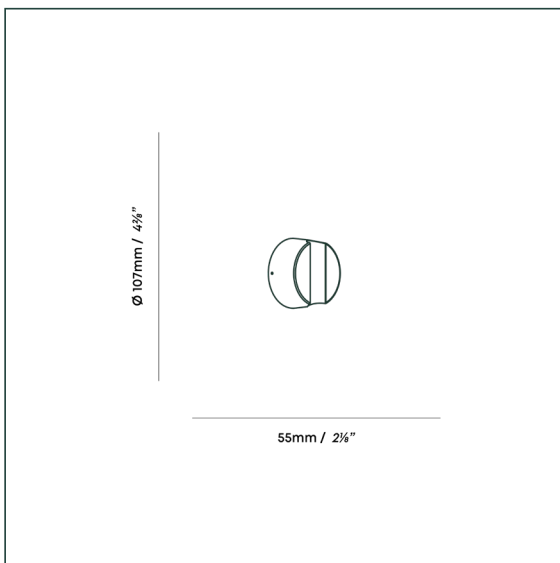

PHYSICAL

Sconce:	L55 x W107 x H107mm
Not used:	L- x W- x H-mm
Cable length:	-
Materials:	Brass
Finish:	Polished Brass
Weight:	1200g
IP rating:	IP44
Base:	S14D

ELECTRICAL

Appliance class:	Class I
Power:	6W MAX
Voltage:	220-240V~
Frequency:	50/60Hz

KILTER WALL LIGHT

tala®

SKU: KLT-WL-WT-01-EU

FINISH: WHITE

The Kilter Wall Light by Tala mounts flush to the wall or ceiling to create a seamless exchange with the environment. The circular aluminium shell is designed to house Tala's Kilter S14d light sources. IP44 rated for outdoor use.

PHYSICAL

Sconce:	L55 x W107 x H107mm
Not used:	L- x W- x H-mm
Cable length:	-
Materials:	Powder coated aluminium
Finish:	White
Weight:	480g
IP rating:	IP44
Base:	S14D

ELECTRICAL

Appliance class:	Class I
Power:	6W MAX
Voltage:	220-240V~
Frequency:	50/60Hz