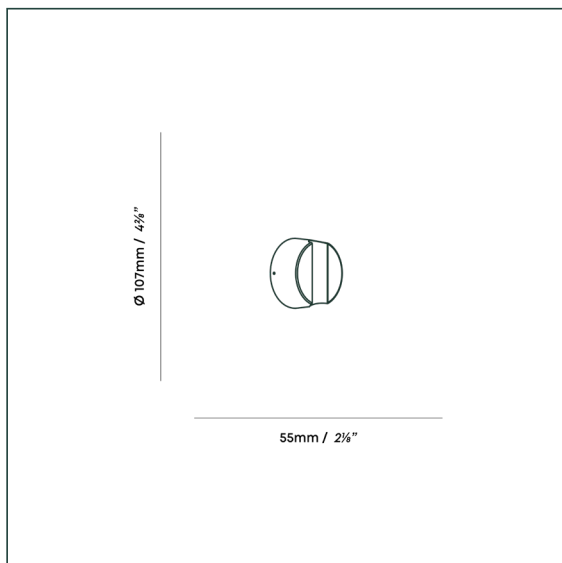

PHYSICAL

Sconce:	L55 x W107 x H107mm
Not used:	L- x W- x H-mm
Cable length:	-
Materials:	Brass
Finish:	Polished Brass
Weight:	1200g
IP rating:	IP44
Base:	S14D

ELECTRICAL

Appliance class:	Class I
Power:	6W MAX
Voltage:	220-240V~
Frequency:	50/60Hz

KILTER WALL LIGHT

tala®

SKU: KLT-WL-DG-01-EU

FINISH: DARK GREY

The Kilter Wall Light by Tala mounts flush to the wall or ceiling to create a seamless exchange with the environment. The circular aluminium shell is designed to house Tala's Kilter S14d light sources. IP44 rated for outdoor use.

PHYSICAL

Sconce:	L55 x W107 x H107mm
Not used:	L- x W- x H-mm
Cable length:	-
Materials:	Powder coated aluminium
Finish:	Dark Grey
Weight:	480g
IP rating:	IP44
Base:	S14D

ELECTRICAL

Appliance class:	Class I
Power:	6W MAX
Voltage:	220-240V~
Frequency:	50/60Hz