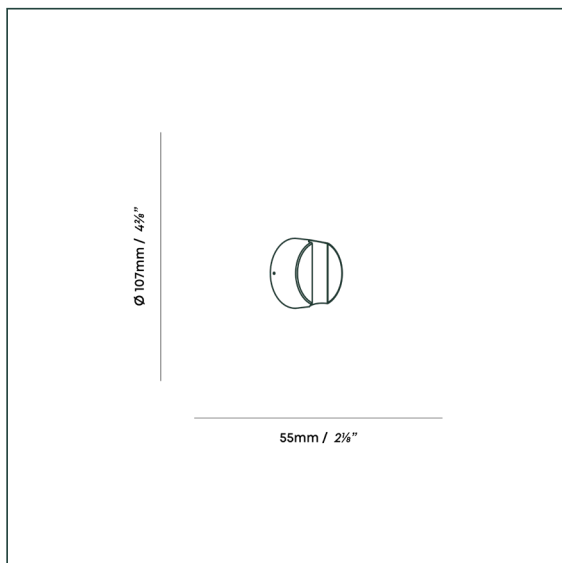

KILTER WALL LIGHT

tala®

SKU: KLT-WL-SB-01-EU

FINISH: POLISHED BRASS

The Kilter Wall Light by Tala mounts flush to the wall or ceiling to create a seamless exchange with the environment. The circular solid brass fixture is designed to house Tala's Kilter S14d light sources. IP44 rated for outdoor use.

PHYSICAL

Sconce:	L55 x W107 x H107mm
Not used:	L- x W- x H-mm
Cable length:	-
Materials:	Brass
Finish:	Polished Brass
Weight:	1200g
IP rating:	IP44
Base:	S14D

ELECTRICAL

Appliance class:	Class I
Power:	6W MAX
Voltage:	220-240V~
Frequency:	50/60Hz

PHYSICAL

Sconce:	L55 x W107 x H107mm
Not used:	L- x W- x H-mm
Cable length:	-
Materials:	Powder coated aluminium
Finish:	Dark Grey
Weight:	480g
IP rating:	IP44
Base:	S14D

ELECTRICAL

Appliance class:	Class I
Power:	6W MAX
Voltage:	220-240V~
Frequency:	50/60Hz