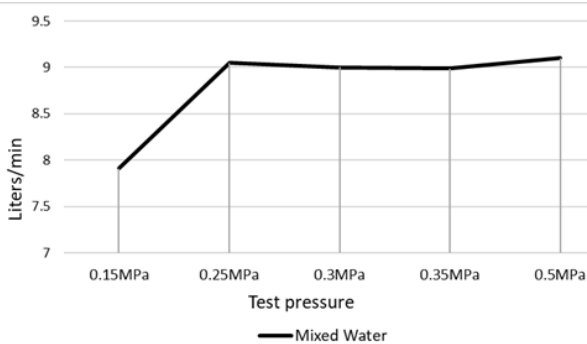

FLOW RATE GRAPH