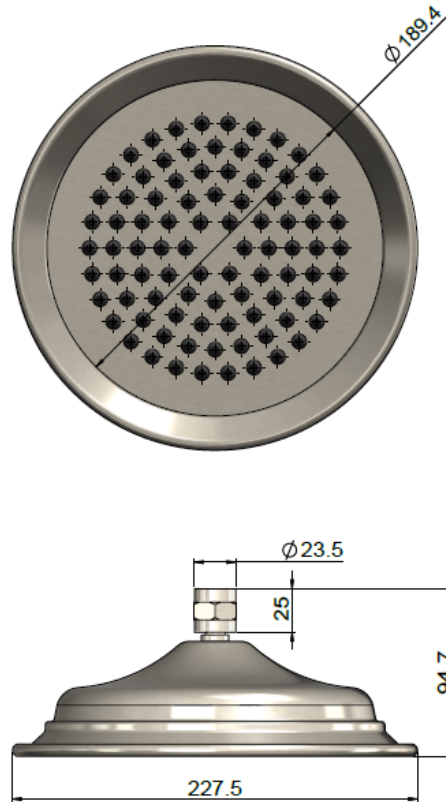

SPECIFICATIONS