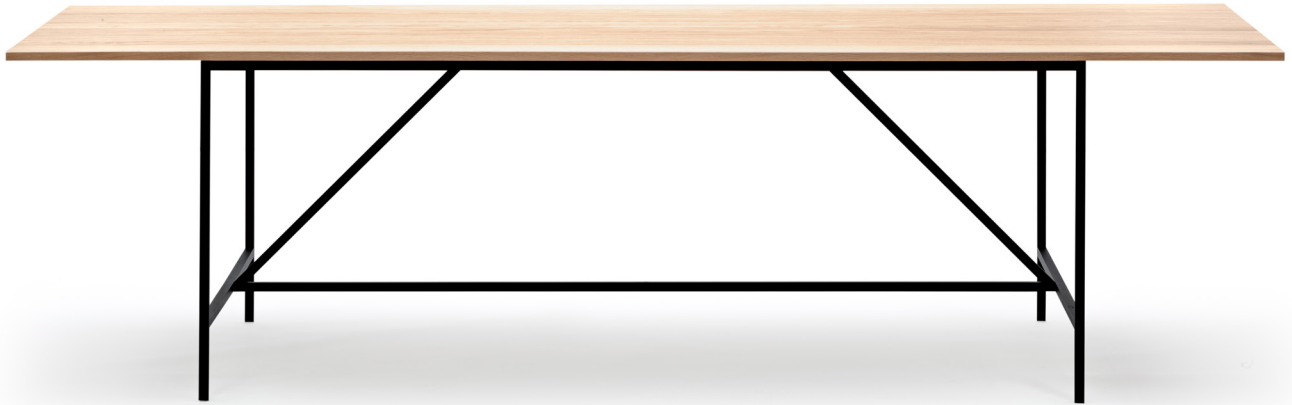

Karakter

CACHE DINING TABLE

PRODUCT DATA

Design	Paul McCobb. 1952
Product type	Dining table / work desk
Environment	Indoor
Materials	Frame in steel with black powder coating, table top in oak veneer with clear lacquer

PRICES

USD

201738	Cache dining table 180cm, oak	3,995
201737	Cache dining table 260cm, oak	4,995