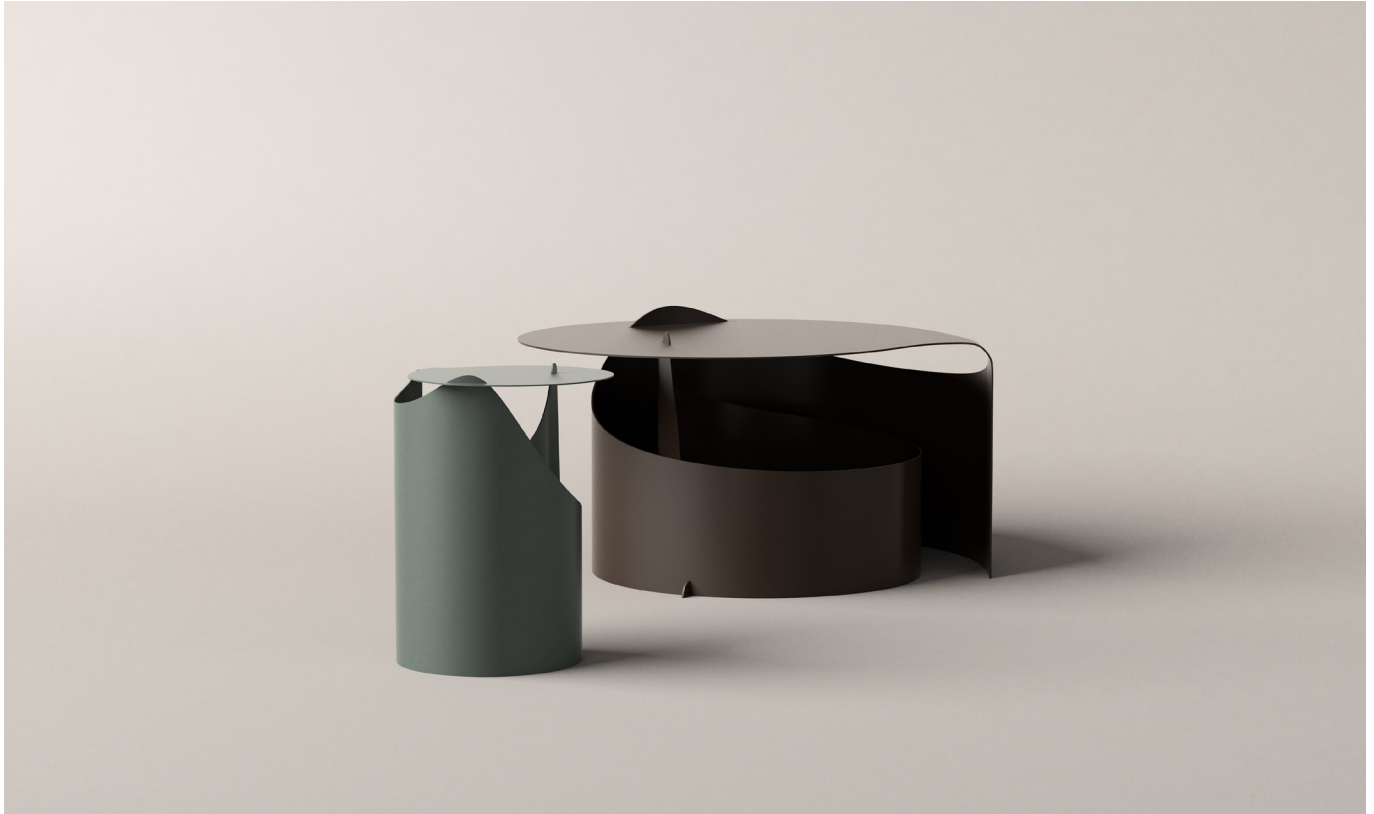

Karakter

COFFEE TABLE LOUNGE

PRODUCT DATA

Design	Aldo Bakker, 2015
Product type	Occasional table
Environment	Indoor
Materials	Steel
Finish	Matte lacquered

PRICES

		USD
201409	Coffee Table lounge, dark sepia	4,995
201786	Coffee Table lounge, dark terracotta	4,995
202152	Coffee Table lounge, dusty green	4,995