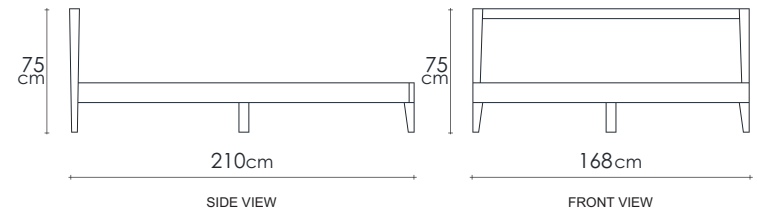

Vintage

EUROPEAN QUEEN SIZE BED WITHOUT SLATS | KARPENTER LIVING

KARPENTER
Designed by Us Defined by Nature

VI33

TIMBER

Vintage single, queen and king size beds bring nature to the owner's dreams. The solid wood surfaces brings tranquility and warm beauty, and the fine lines will align perfectly with the environment of any bedroom.

DIMENSIONS : 168 x 210 x 75 cm

PACKING SIZE : 173 X 12 X 110 cm | 212 x 17 x 20 cm

CBM : 0.30

* EUROPEAN QUEEN SIZE BED
(Mattress 160cm x 200 cm)
Available in other standard country sizes

MATERIAL CHART

	Natural Water - based	Natural Oil	Black	Patina
Teakwood FSC	●	●		
White Oak	●	●	●	●
Black Walnut	●	●		