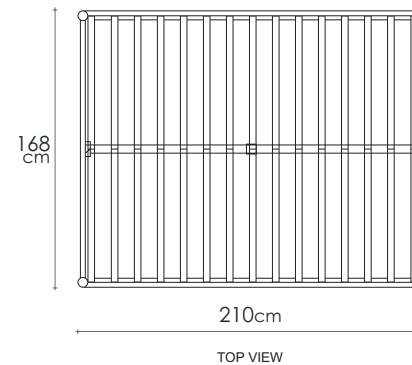

Vintage

EUROPEAN QUEEN SIZE BED WITHOUT SLATS | KARPENTER LIVING

KARPENTER
Designed by Us Defined by Nature

VI33

TIMBER

Vintage single, queen and king size beds bring nature to the owner's dreams. The solid wood surfaces brings tranquility and warm beauty, and the fine lines will align perfectly with the environment of any bedroom.

DIMENSIONS : 168 x 210 x 75 cm

PACKING SIZE : 173 X 12 X 110 cm | 212 x 17 x 20 cm

CBM : 0.30

* EUROPEAN QUEEN SIZE BED
(Mattress 160cm x 200 cm)
Available in other standard country sizes

MATERIAL CHART

	Natural Water - based	Natural Oil	Black	Patina
Teakwood FSC	●	●		
White Oak	●	●	●	●
Black Walnut	●	●		