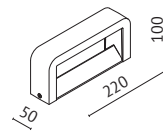

Auf Anfrage

- 2700 K
- Farbe corten
- Poller H100 mm und 700 mm

- LED wall and ceiling mounted luminaire
- Body made of die-cast aluminium
- Housing colors white, anthracite, aluminium grey and Ibiza sand
- Protection Rating: IP65
- Protection Class: I
- Direct connection to 230V (without external power supply)

On request

- 2700 K
- Corten color
- Bollards H100 mm and 700 mm

METOO
LED Wand- und Deckenanbauleuchte | LED wall and ceiling mounted luminaire
220-240V / CRI >80

L220 x T/D50 x 100 mm				10 W	
4000 K	○ MET-14NW1	● MET-14NW6	● MET-14NW7	● MET-14NW8	381 lm
3000 K	○ MET-14WW1	● MET-14WW6	● MET-14WW7	● MET-14WW8	362 lm

Standfuß | Stand
L220 x T/D50 x H300 mm

○ Z-PMET1	● Z-PMET6	● Z-PMET7	● Z-PMET8
-----------	-----------	-----------	-----------

Zubehör | Accessories

Ankerplatte | Anchor plate

A-ZE

○ Weiß | White ● Anthrazit | Anthracite ● Aluminiumgrau | Aluminium grey ● Ibiza sand