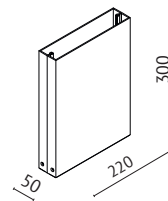

METOO
LED Wand- und Deckenanbauleuchte | LED wall and ceiling mounted luminaire
220-240V / CRI >80

L220 x T/D50 x 100 mm				10 W	
4000 K	○ MET-14NW1	● MET-14NW6	● MET-14NW7	● MET-14NW8	381 lm
3000 K	○ MET-14WW1	● MET-14WW6	● MET-14WW7	● MET-14WW8	362 lm

Standfuß | Stand
L220 x T/D50 x H300 mm

○ Z-PMET1	● Z-PMET6	● Z-PMET7	● Z-PMET8