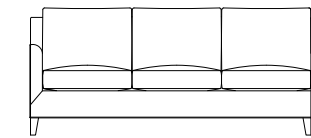

Harper Leather Sectional

Shown: Harper Left-Facing Corner Sofa and Right-Facing Loveseat, Origins by Stickley Revere Curved Square Coffee Table and Open End Table, Sahara Rug

Get faster delivery
with suggested leathers
and finishes

- 11 sectional components
- 6 Alameda leathers
- Ships from the factory in 60 days*
- Dark maple legs standard

Harper Left-Facing Corner Sofa
W91 D37 H35.5
CL-6150-91-L-PR

Harper Right-Facing Corner Sofa
W91 D37 H35.5
CL-6151-91-R-PR

Harper Left-Facing Sofa
W79 D37 H35.5
CL-6151-79-L-PR

Harper Right-Facing Sofa
W79 D37 H35.5
CL-6151-79-R-PR

Harper Left-Facing Loveseat
W53.5 D37 H35.5
CL-6151-54-L-PR

Harper Right-Facing Loveseat
W53.5 D37 H35.5
CL-6151-54-R-PR