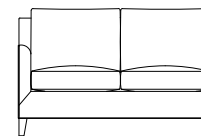

Harper Leather Sectional

Shown: Harper Left-Facing Corner Sofa and Right-Facing Loveseat, Origins by Stickley Revere Curved Square Coffee Table and Open End Table, Sahara Rug

Get faster delivery
with suggested leathers
and finishes

- 11 sectional components
- 6 Alameda leathers
- Ships from the factory in 60 days*
- Dark maple legs standard

Harper Left-Facing Corner Sofa
W91 D37 H35.5
CL-6150-91-L-PR

Harper Right-Facing Corner Sofa
W91 D37 H35.5
CL-6151-91-R-PR

Harper Left-Facing Sofa
W79 D37 H35.5
CL-6151-79-L-PR

Harper Right-Facing Sofa
W79 D37 H35.5
CL-6151-79-R-PR

Harper Left-Facing Loveseat
W53.5 D37 H35.5
CL-6151-54-L-PR

Harper Right-Facing Loveseat
W53.5 D37 H35.5
CL-6151-54-R-PR