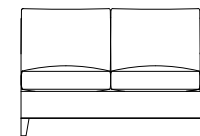

- 11 sectional components
- 6 Alameda leathers
- Ships from the factory in 60 days*
- Dark maple legs standard

Harper Left-Facing Corner Sofa
W91 D37 H35.5
CL-6150-91-L-PR

Harper Right-Facing Corner Sofa
W91 D37 H35.5
CL-6151-91-R-PR

Harper Left-Facing Sofa
W79 D37 H35.5
CL-6151-79-L-PR

Harper Right-Facing Sofa
W79 D37 H35.5
CL-6151-79-R-PR

Harper Left-Facing Loveseat
W53.5 D37 H35.5
CL-6151-54-L-PR

Harper Right-Facing Loveseat
W53.5 D37 H35.5
CL-6151-54-R-PR

Harper Left-Facing Chaise
W28.5 D65 H35.5
CL-6151-L-PR

Harper Right-Facing Chaise
W28.5 D65 H35.5
CL-6151-R-PR

Harper Square Corner
W37 D37 H35.5
CL-6151-SC-PR

Harper One-Cushion Armless
W25 D37 H35.5
CL-6151-1-PR