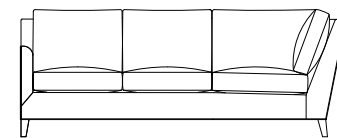

Harper Leather Sectional

Shown: Harper Left-Facing Corner Sofa and Right-Facing Loveseat, Origins by Stickley Revere Curved Square Coffee Table and Open End Table, Sahara Rug

Get faster delivery
with suggested leathers
and finishes

- 11 sectional components
- 6 Alameda leathers
- Ships from the factory in 60 days*
- Dark maple legs standard

Harper Left-Facing Corner Sofa
W91 D37 H35.5
CL-6150-91-L-PR

Harper Right-Facing Corner Sofa
W91 D37 H35.5
CL-6151-91-R-PR

Harper Left-Facing Sofa
W79 D37 H35.5
CL-6151-79-L-PR

Harper Right-Facing Sofa
W79 D37 H35.5
CL-6151-79-R-PR

Harper Left-Facing Loveseat
W53.5 D37 H35.5
CL-6151-54-L-PR

Harper Right-Facing Loveseat
W53.5 D37 H35.5
CL-6151-54-R-PR