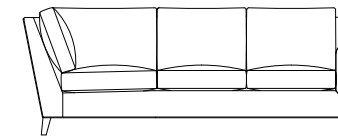

Harper Leather Sectional

Shown: Harper Left-Facing Corner Sofa and Right-Facing Loveseat, Origins by Stickley Revere Curved Square Coffee Table and Open End Table, Sahara Rug

Get faster delivery
with suggested leathers
and finishes

- 11 sectional components
- 6 Alameda leathers
- Ships from the factory in 60 days*
- Dark maple legs standard

Harper Left-Facing Corner Sofa
W91 D37 H35.5
CL-6150-91-L-PR

Harper Right-Facing Corner Sofa
W91 D37 H35.5
CL-6151-91-R-PR

Harper Left-Facing Sofa
W79 D37 H35.5
CL-6151-79-L-PR

Harper Right-Facing Sofa
W79 D37 H35.5
CL-6151-79-R-PR

Harper Left-Facing Loveseat
W53.5 D37 H35.5
CL-6151-54-L-PR

Harper Right-Facing Loveseat
W53.5 D37 H35.5
CL-6151-54-R-PR