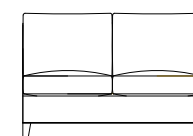

Harper Left-Facing Sofa
W79 D37 H35.5
CL-6151-79-L-PR

Harper Right-Facing Sofa
W79 D37 H35.5
CL-6151-79-R-PR

Harper Left-Facing Loveseat
W53.5 D37 H35.5
CL-6151-54-L-PR

Harper Right-Facing Loveseat
W53.5 D37 H35.5
CL-6151-54-R-PR

Harper Left-Facing Chaise
W28.5 D65 H35.5
CL-6151-L-PR

Harper Right-Facing Chaise
W28.5 D65 H35.5
CL-6151-R-PR

Harper Square Corner
W37 D37 H35.5
CL-6151-SC-PR

Harper One-Cushion Armless
W25 D37 H35.5
CL-6151-1-PR