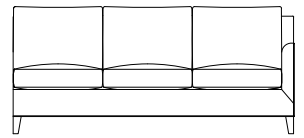

Harper Leather Sectional

Shown: Harper Left-Facing Corner Sofa and Right-Facing Loveseat, Origins by Stickley Revere Curved Square Coffee Table and Open End Table, Sahara Rug

Get faster delivery
with suggested leathers
and finishes

- 11 sectional components
- 6 Alameda leathers
- Ships from the factory in 60 days*
- Dark maple legs standard

Harper Left-Facing Corner Sofa
W91 D37 H35.5
CL-6150-91-L-PR

Harper Right-Facing Corner Sofa
W91 D37 H35.5
CL-6151-91-R-PR

Harper Left-Facing Sofa
W79 D37 H35.5
CL-6151-79-L-PR

Harper Right-Facing Sofa
W79 D37 H35.5
CL-6151-79-R-PR

Harper Left-Facing Loveseat
W53.5 D37 H35.5
CL-6151-54-L-PR

Harper Right-Facing Loveseat
W53.5 D37 H35.5
CL-6151-54-R-PR

Harper Left-Facing Chaise
W28.5 D65 H35.5
CL-6151-L-PR

Harper Right-Facing Chaise
W28.5 D65 H35.5
CL-6151-R-PR

Harper Square Corner
W37 D37 H35.5
CL-6151-SC-PR

Harper One-Cushion Armless
W25 D37 H35.5
CL-6151-1-PR