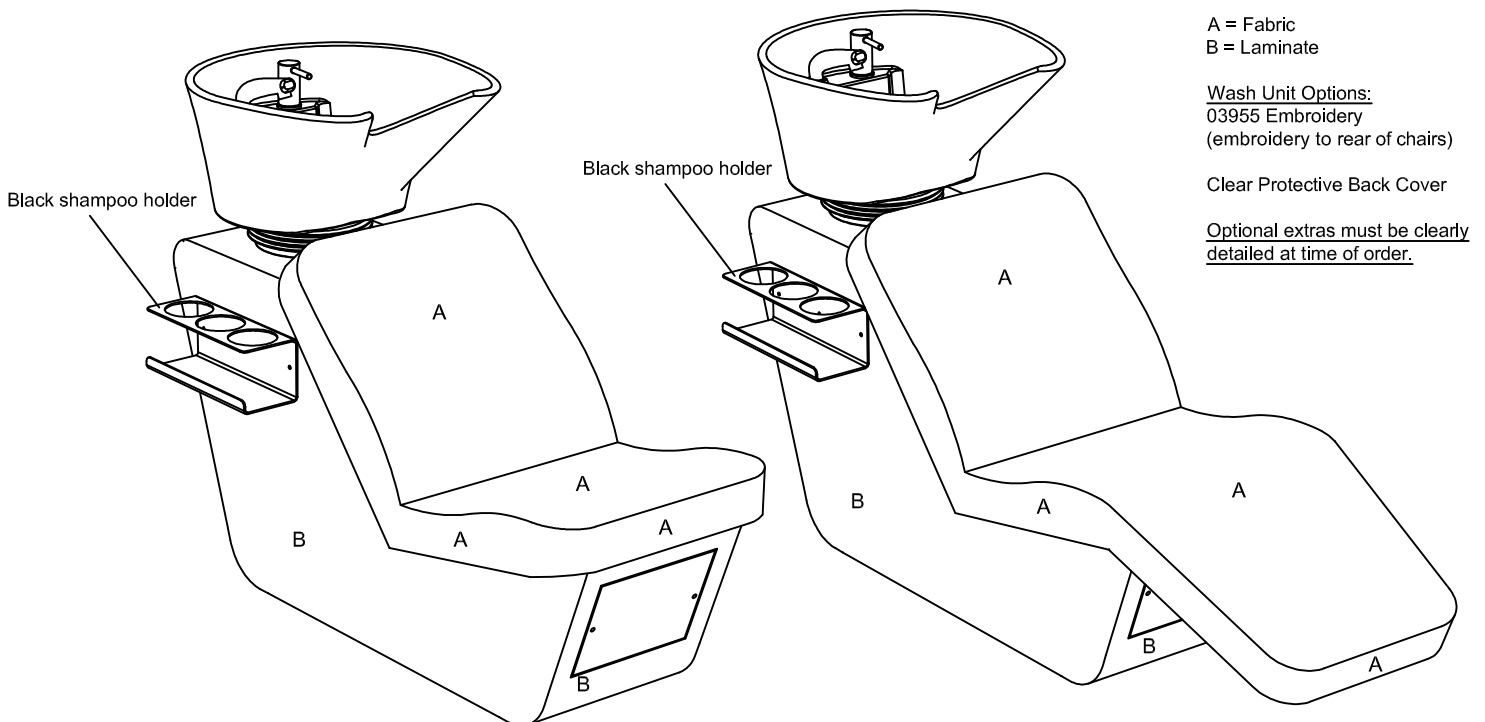

Features:

- Choice of any REM colour
- Steel shampoo bottle holder

Plumbing Details:

Included:

- Hot & cold flexi pipe
- to fit 15mm copper pipe
- Flexi Waste
- 1 ¼ (32mm)

Optional Extra:

- Bottle Trap A10A
- 1 ¼ (32mm)

Fabric Finish Options:

Laminate Finish Options:

A = Fabric
B = Laminate

Wash Unit Options:
03955 Embroidery
(embroidery to rear of chairs)

Clear Protective Back Cover

Optional extras must be clearly detailed at time of order.