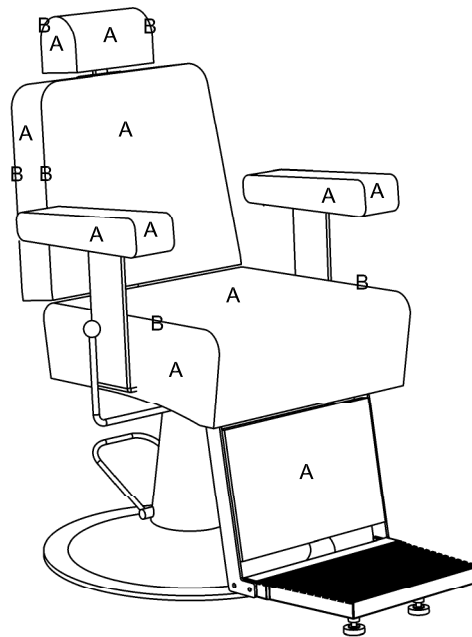

Product Codes:

- 04327- Britannia Barber Chair (black)
- 04328 - Britannia Barber Chair (colour)

Standard Equipment:

- Chrome plated circular base & footrest
- Adjustable headrest
- Fully reclining
- Feature stitching

Optional Equipment:

- Logo embroidery

Main Construction:

- Chrome base, black steel frame, wooden internal seat boards with foam interior

Finish:

- Any fabric from the REM range. All REM fabrics are fire retardant to Crib 5.

Features:

- Chrome circular base as standard
- Feature stitching

Fabric Finish Options:

A = Fabric
B = Fabric (piping)

Chair Options:
03955 Embroidery
(embroidery to the leg rest / rear of backrest only)

Optional extras must be clearly detailed at time of order.