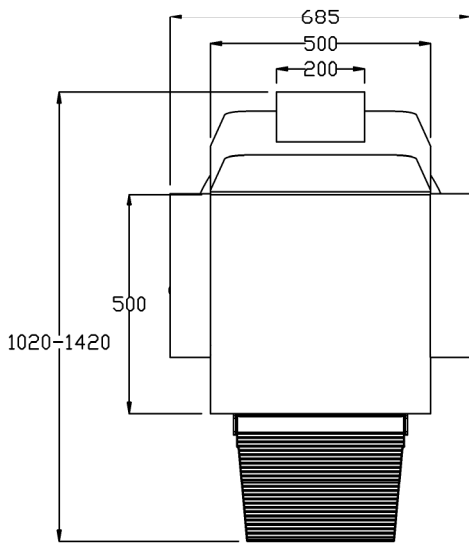

Fabric Finish Options:

A = Fabric
B = Fabric (piping)

Chair Options:
03955 Embroidery
(embroidery to the leg rest / rear of backrest only)

Optional extras must be clearly detailed at time of order.