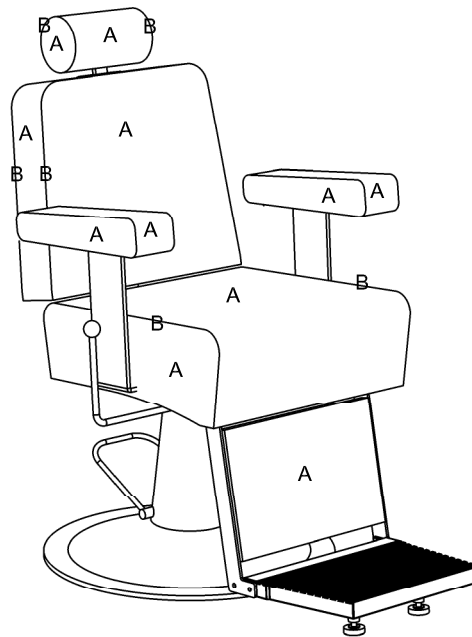

Product Codes:

- 04325 - Kingsman Barber Chair (black)
- 04326 - Kingsman Barber Chair (colour)

Standard Equipment:

- Chrome plated circular base & footrest
- Adjustable headrest
- Fully reclining
- Feature stitching

Optional Equipment:

- Logo embroidery

Main Construction:

- Chrome base, black steel frame, wooden internal seat boards with foam interior

Finish:

- Any fabric from the REM range. All REM fabrics are fire retardant to Crib 5.

Features:

- Chrome circular base as standard
- Feature stitching

Fabric Finish Options:

A = Fabric
B = Fabric (piping)

Chair Options:
03955 Embroidery
(embroidery to the leg rest / rear of backrest only)

Optional extras must be clearly detailed at time of order.