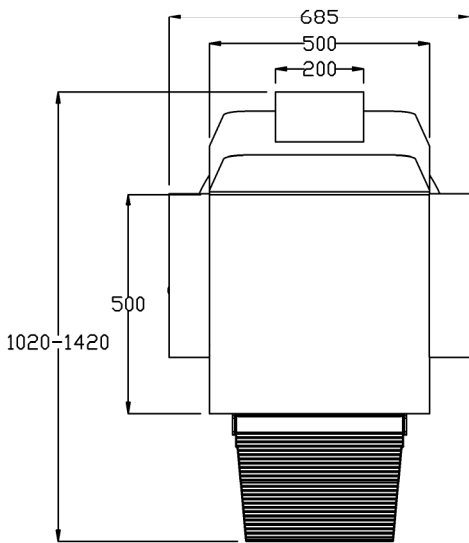

Product Codes:

- 04325 - Kingsman Barber Chair (black)
- 04326 - Kingsman Barber Chair (colour)

Standard Equipment:

- Chrome plated circular base & footrest
- Adjustable headrest
- Fully reclining
- Feature stitching

Features:

- Chrome circular base as standard
- Feature stitching

Fabric Finish Options:

A = Fabric
B = Fabric (piping)

Chair Options:
03955 Embroidery
(embroidery to the leg rest / rear of backrest only)

Optional extras must be clearly detailed at time of order.