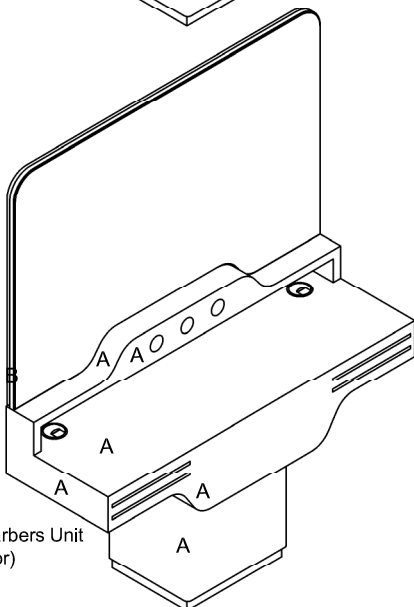

05201 - Cadillac Barbers Unit (no basin - retail mirror)

05203 - Cadillac Barbers Unit (no basin - full mirror)