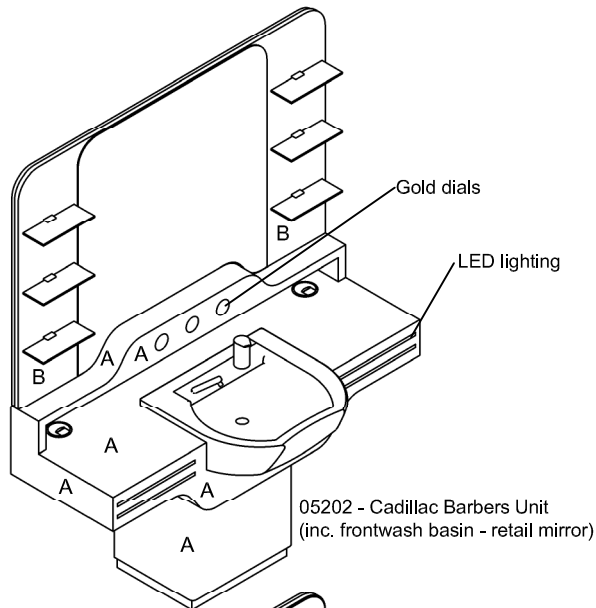

Standard Equipment:

- Mirror with retail shelves (05201 / 05203)
- Full width mirror (05202 / 05204)
- Frontwash basin & mixer valve (05202 / 05204)
- LED feature lighting to front
- Feature dials (Clock / Hygrometer / Thermometer)
- 2 x double sockets (non-wired)

Features:

- Full mirror / retail mirror options
- With or without frontwash basin
- Feature dials & LED lighting included
- 2 x double sockets (non-wired)

Laminate Finish Options:

05201 - Cadillac Barbers Unit (no basin - retail mirror)

05202 - Cadillac Barbers Unit (inc. frontwash basin - retail mirror)

05203 - Cadillac Barbers Unit (no basin - full mirror)

05204 - Cadillac Barbers Unit (inc. frontwash basin - full mirror)

A = Laminate
B = Laminate