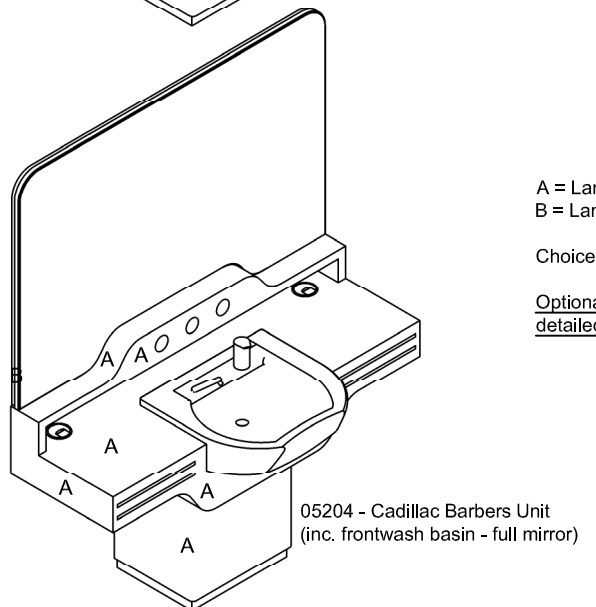

Standard Equipment:

- Mirror with retail shelves (05201 / 05203)
- Full width mirror (05202 / 05204)
- Frontwash basin & mixer valve (05202 / 05204)
- LED feature lighting to front
- Feature dials (Clock / Hygrometer / Thermometer)
- 2 x double sockets (non-wired)

Features:

- Full mirror / retail mirror options
- With or without frontwash basin
- Feature dials & LED lighting included
- 2 x double sockets (non-wired)

Laminate Finish Options:

05201 - Cadillac Barbers Unit (no basin - retail mirror)

05202 - Cadillac Barbers Unit (inc. frontwash basin - retail mirror)

05203 - Cadillac Barbers Unit (no basin - full mirror)

05204 - Cadillac Barbers Unit (inc. frontwash basin - full mirror)

A = Laminate
B = Laminate