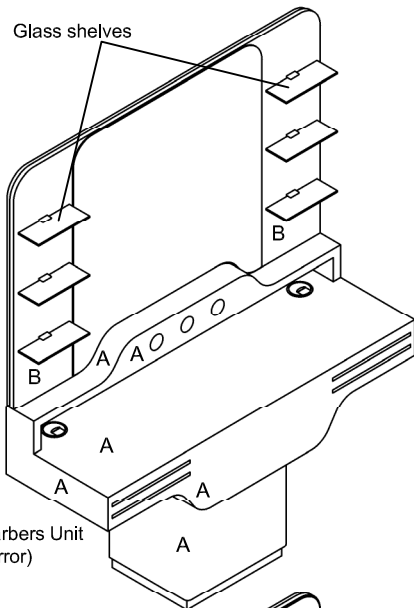

Laminate Finish Options: