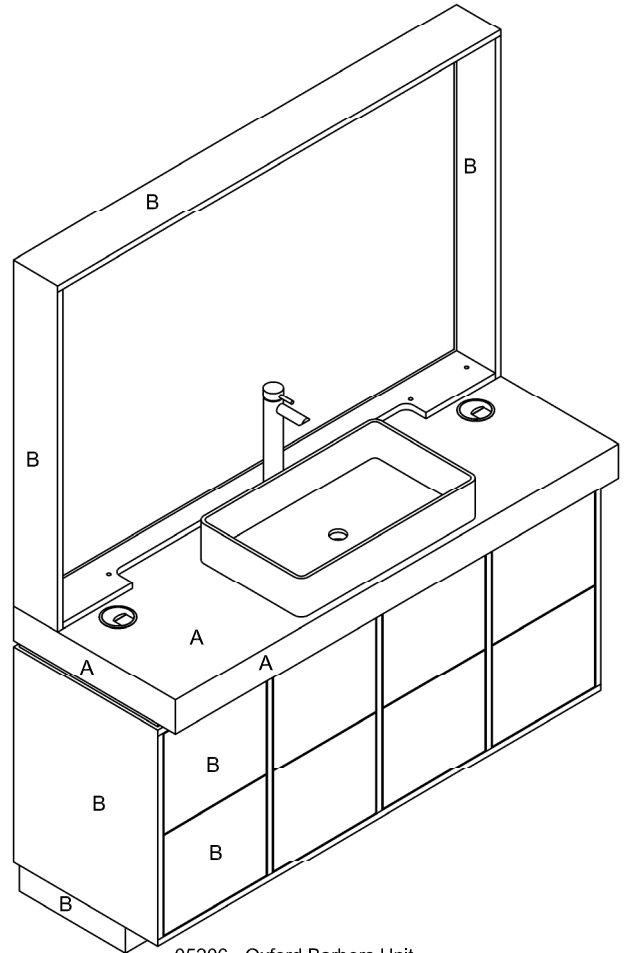

**Product Codes:**

- 05205 - Oxford Barbers Unit (retail mirror)
- 05206 - Oxford Barbers Unit (full mirror)

**Standard Equipment:**

- Mirror with retail shelves (05205)
- Full width mirror (05206)
- LED lighting behind mirror
- Ceramic Basin & black tap
- 2 x double sockets (non-wired)

**Main Construction:**

- Timber construction finished in high pressure laminate from the REM laminate range
- Mirror fixed to backboard
- Ceramic basin

**Finish:**

- Any laminate from the REM swatch range

**Features:**

- Full mirror / retail mirror options
- Mirror LED lighting included
- Basin & black tap
- 2 x double sockets (non-wired)

**Laminate Finish Options:**

A = Laminate  
B = Laminate

Choice of REM laminates

Optional extras must be clearly detailed at time of order.

05205 - Oxford Barbers Unit (retail mirror)

05206 - Oxford Barbers Unit (full mirror)