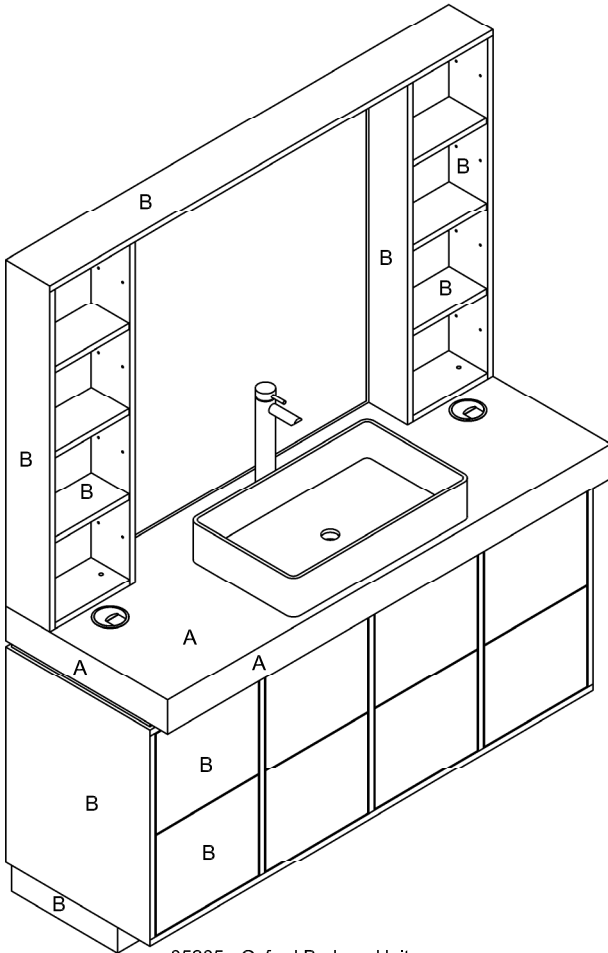

**Product Codes:**

- 05205 - Oxford Barbers Unit (retail mirror)
- 05206 - Oxford Barbers Unit (full mirror)

**Standard Equipment:**

- Mirror with retail shelves (05205)
- Full width mirror (05206)
- LED lighting behind mirror
- Ceramic Basin & black tap
- 2 x double sockets (non-wired)

**Main Construction:**

- Timber construction finished in high pressure laminate from the REM laminate range
- Mirror fixed to backboard
- Ceramic basin

**Finish:**

- Any laminate from the REM swatch range

**Features:**

- Full mirror / retail mirror options
- Mirror LED lighting included
- Basin & black tap
- 2 x double sockets (non-wired)

**Laminate Finish Options:**

A = Laminate  
B = Laminate

Choice of REM laminates

Optional extras must be clearly detailed at time of order.

05205 - Oxford Barbers Unit (retail mirror)

05206 - Oxford Barbers Unit (full mirror)