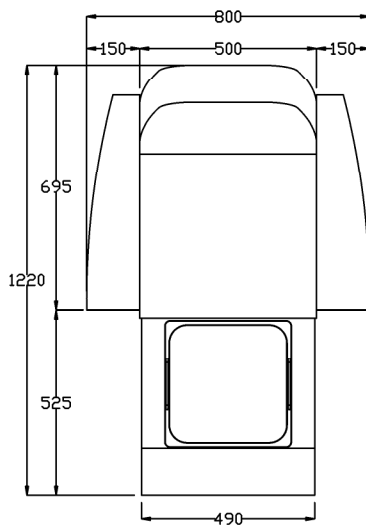

Laminate Finish Options:

A = Fabric
B = Laminate

Unit Options:

- 03954 Embroidery Small
- 03955 Embroidery Large (embroidery to rear of chairs)

Optional extras must be clearly detailed at time of order.