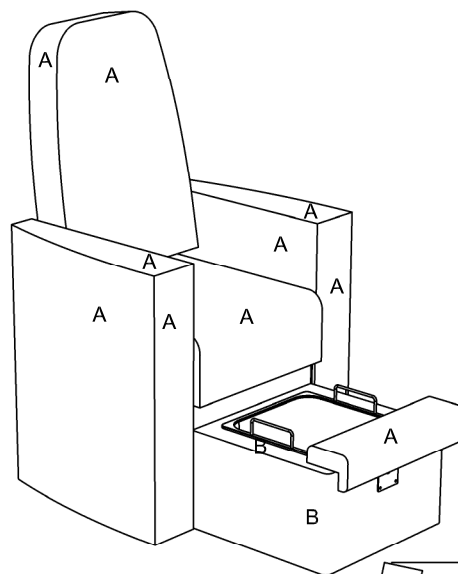

Product Codes:

- 01592 - Fantasy Pedispa

Standard Equipment:

- Manually adjustable footrest
- Removable stainless steel basin
- Laminated basin cover

Optional Equipment:

- N/A

Main Construction:

- Interior plywood construction with foam toppers.
- Any REM laminate
- Any REM fabric to seat

Laminate Finish Options:

A = Fabric
B = Laminate

Unit Options:

- 03954 Embroidery Small
- 03955 Embroidery Large (embroidery to rear of chairs)

Optional extras must be clearly detailed at time of order.