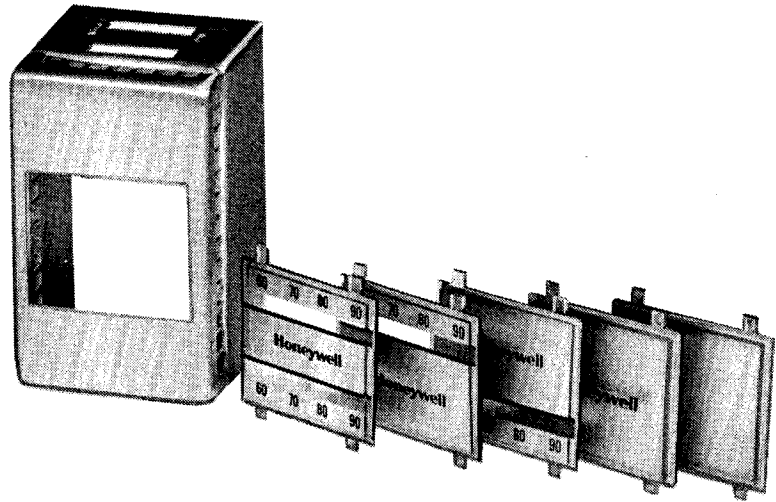

HP970 and TP970 Series Special Cover Kits

R3418

GENERAL

The HP970 and TP970 Series Special Cover Kits ("Kits") are used with the HP970 and TP970 Series Humidistats, Thermostats, and Sensors. Each Kit contains a cover in one of four finishes, an assortment of windows, a window clip, a setpoint slot insert, and assembly instructions.

FEATURES

- Compact cover for aesthetic appearance
- Setpoint slot insert for tamper resistance
- Four finishes for a variety of decors
- Setpoint only, thermometer only, both setpoint and thermometer, or blank display for a variety of applications