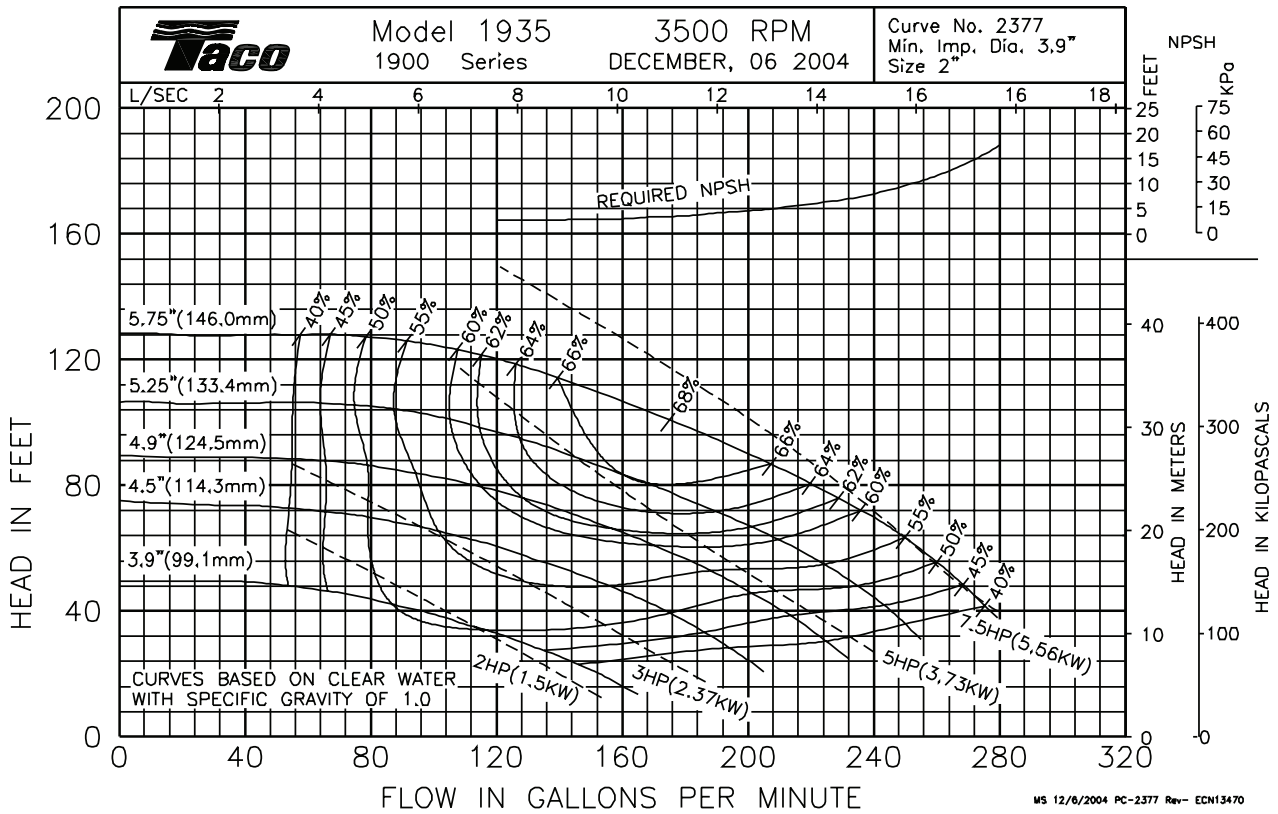

# PERFORMANCE CURVES

**"1900" SERIES CLOSE COUPLED IN-LINE PUMP**

# Quick Selection Curve 1750 RPM