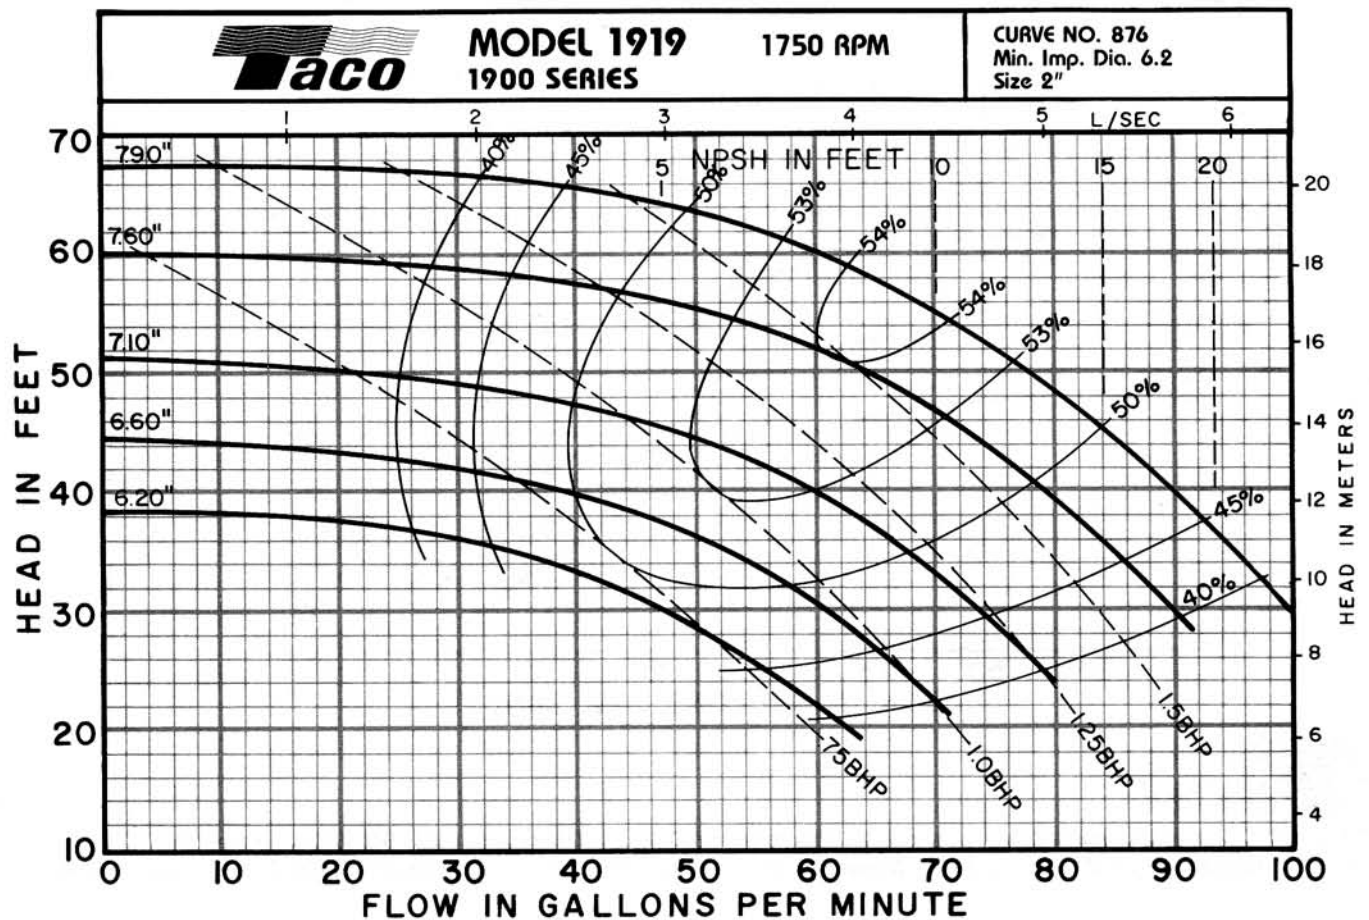

# PERFORMANCE CURVES

**"1900" SERIES CLOSE COUPLED IN-LINE PUMP**

# Quick Selection Curve 1750 RPM