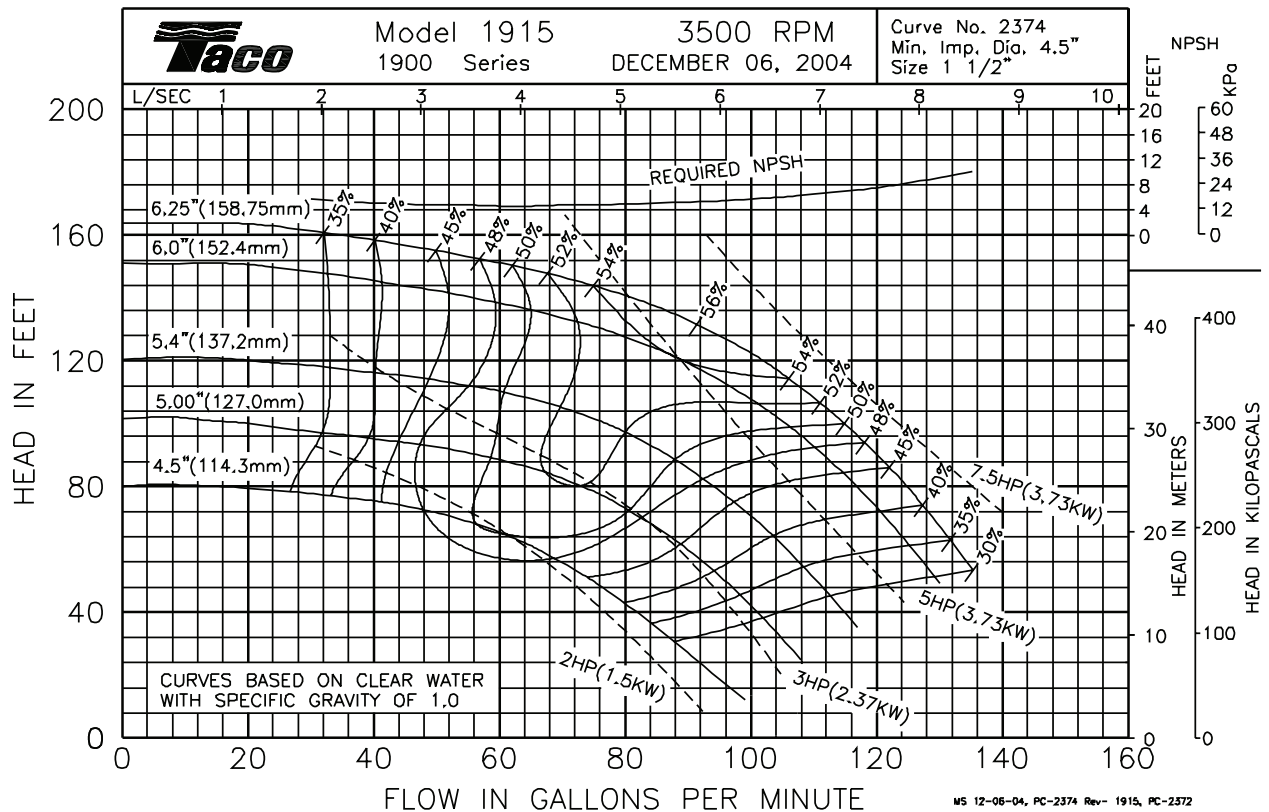

# PERFORMANCE CURVES

**"1900" SERIES CLOSE COUPLED IN-LINE PUMP**

# Quick Selection Curve 1750 RPM