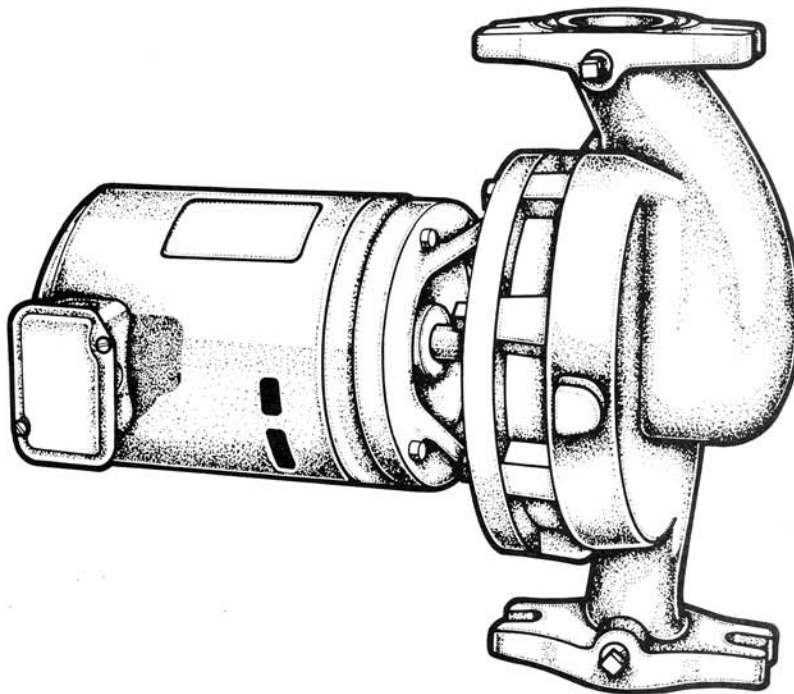

# PERFORMANCE CURVES

**"1900" SERIES CLOSE COUPLED IN-LINE PUMP**