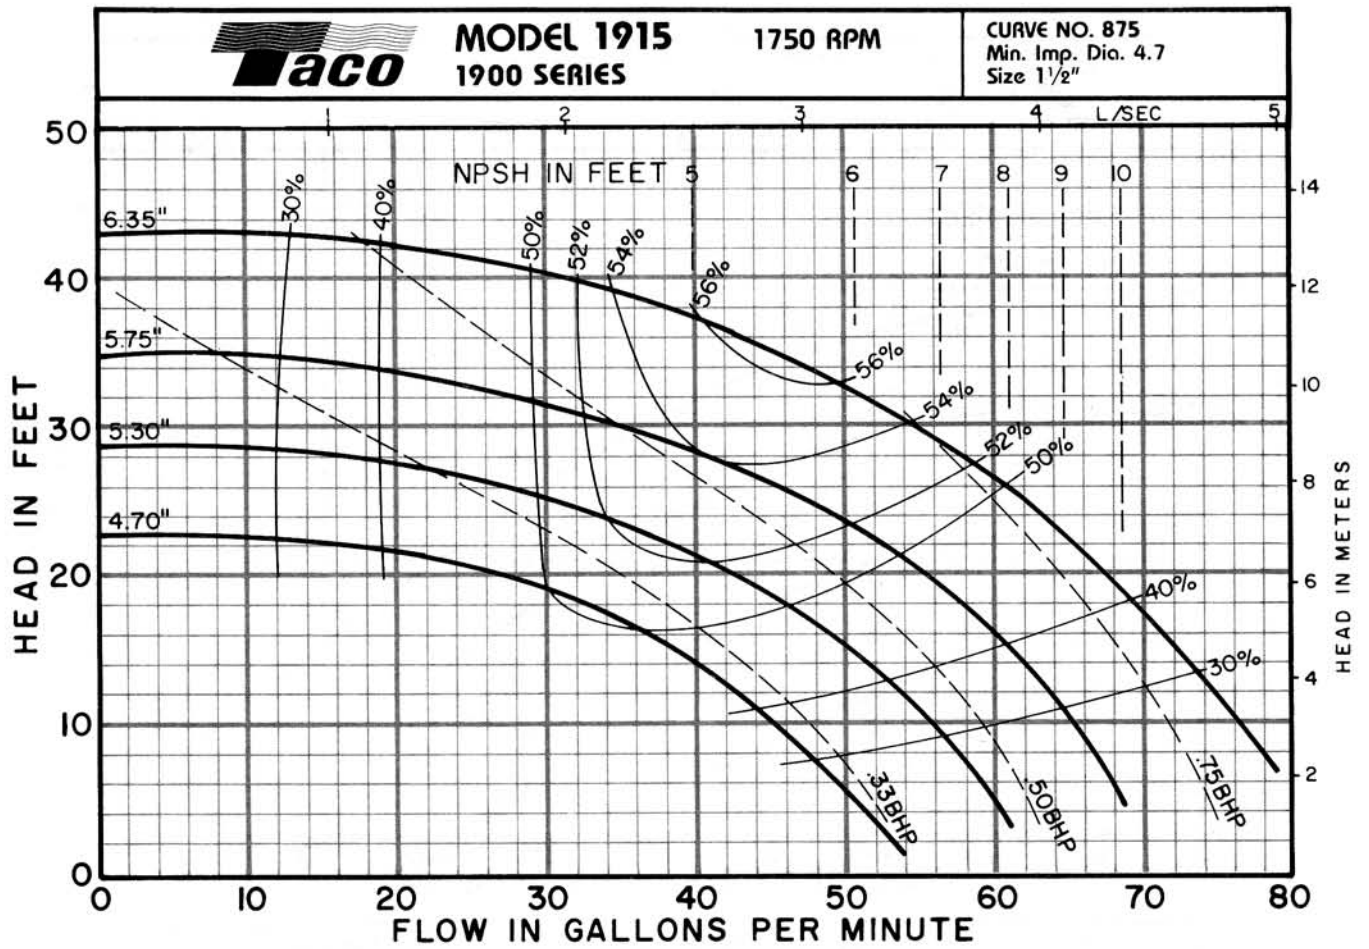

# PERFORMANCE CURVES

**"1900" SERIES CLOSE COUPLED IN-LINE PUMP**

# Quick Selection Curve 1750 RPM