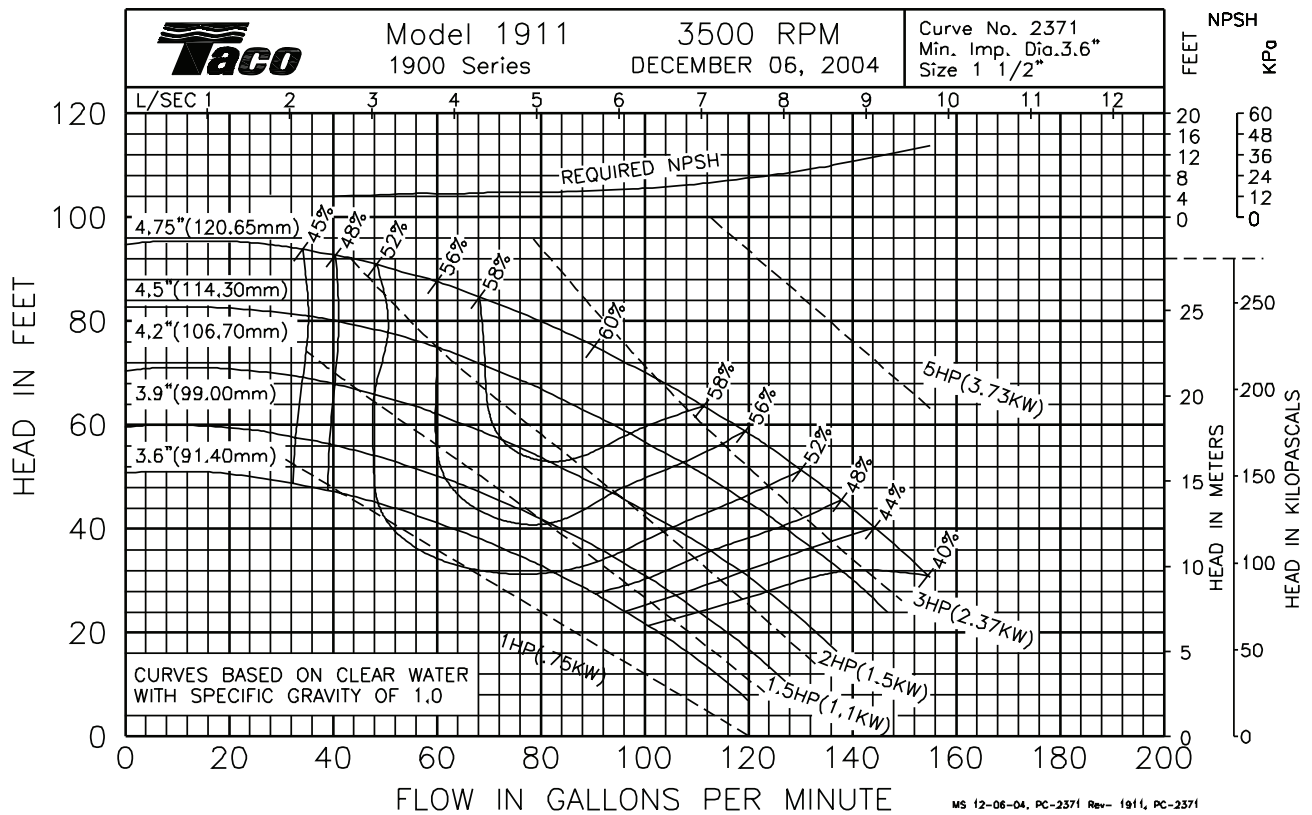

# PERFORMANCE CURVES

**"1900" SERIES CLOSE COUPLED IN-LINE PUMP**

# Quick Selection Curve 1750 RPM