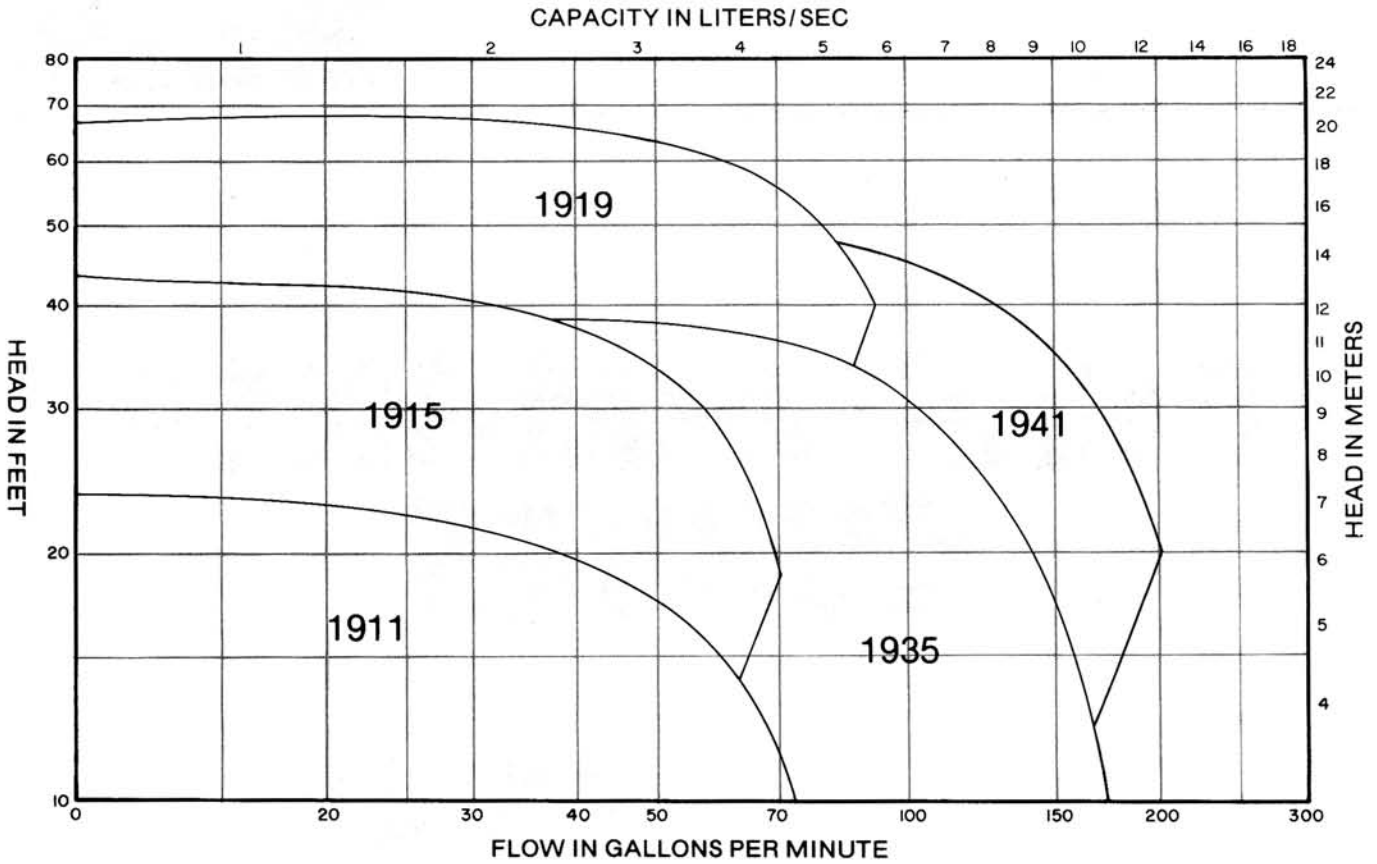

Quick Selection Curve 1750 RPM