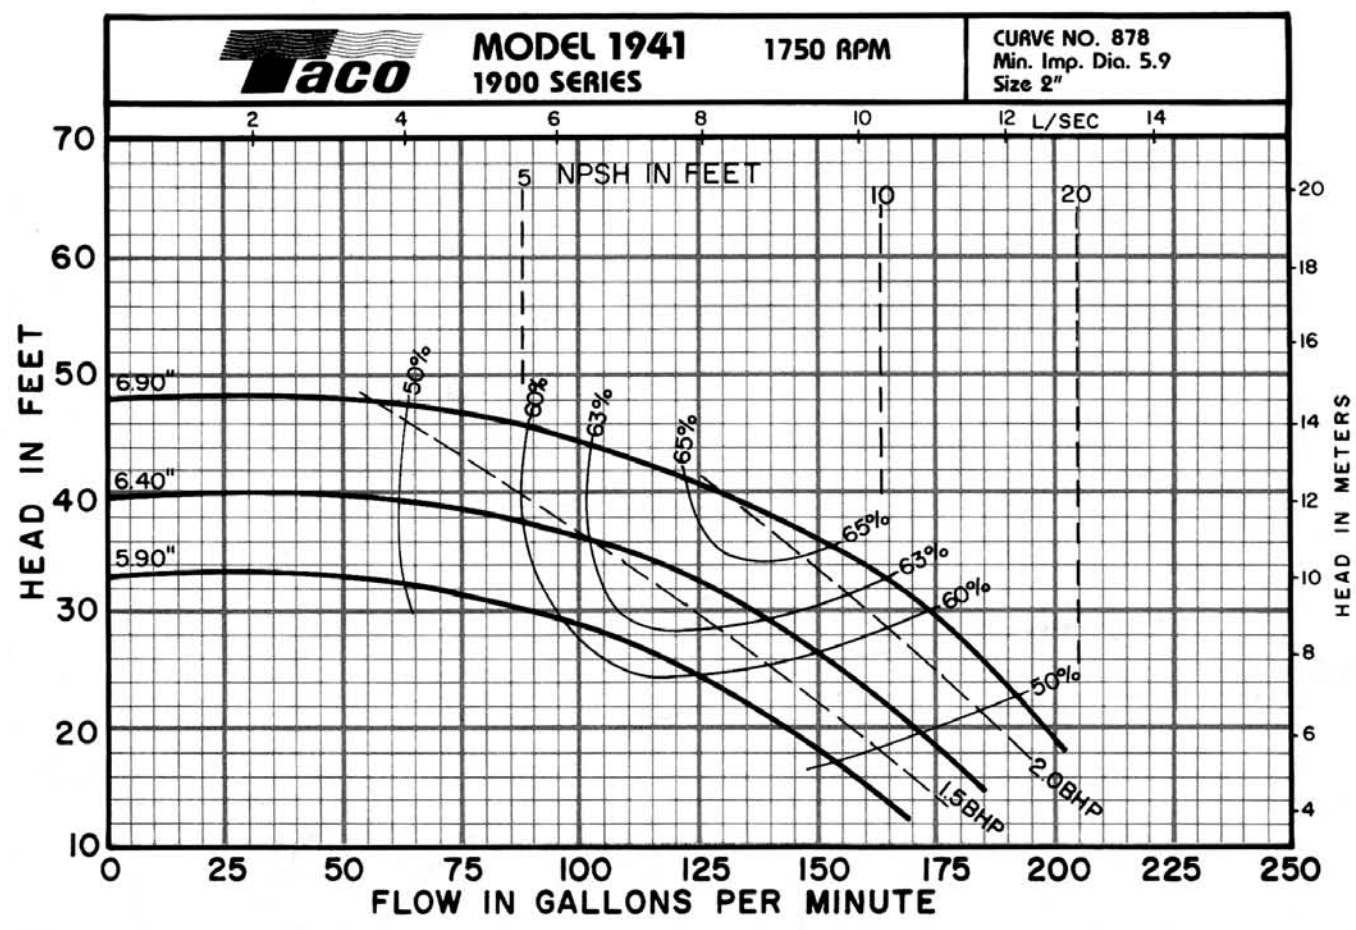

# PERFORMANCE CURVES

**"1900" SERIES CLOSE COUPLED IN-LINE PUMP**

# Quick Selection Curve 1750 RPM