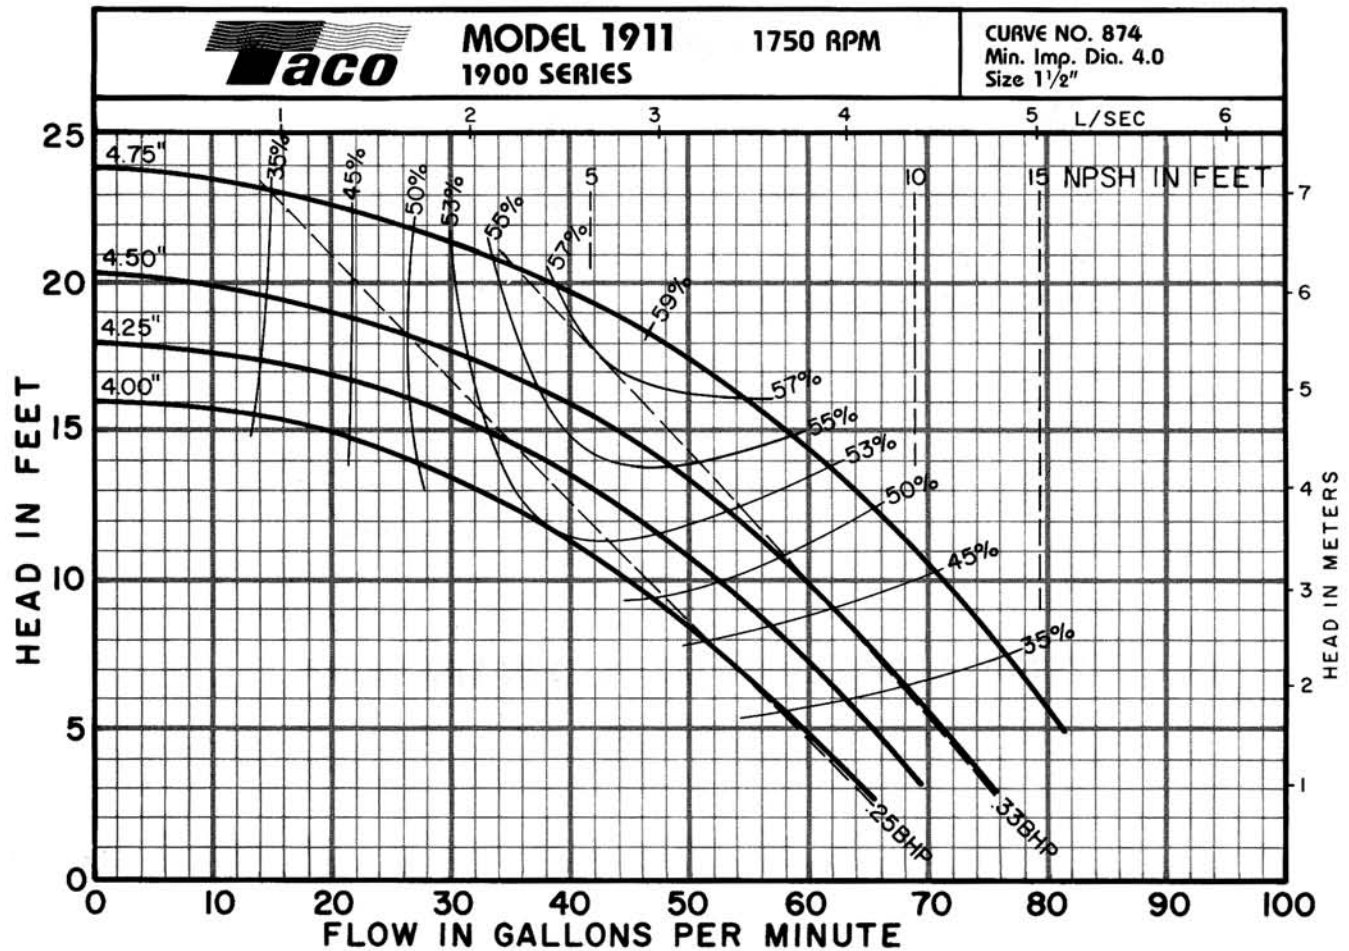

# PERFORMANCE CURVES

**"1900" SERIES CLOSE COUPLED IN-LINE PUMP**

# Quick Selection Curve 1750 RPM