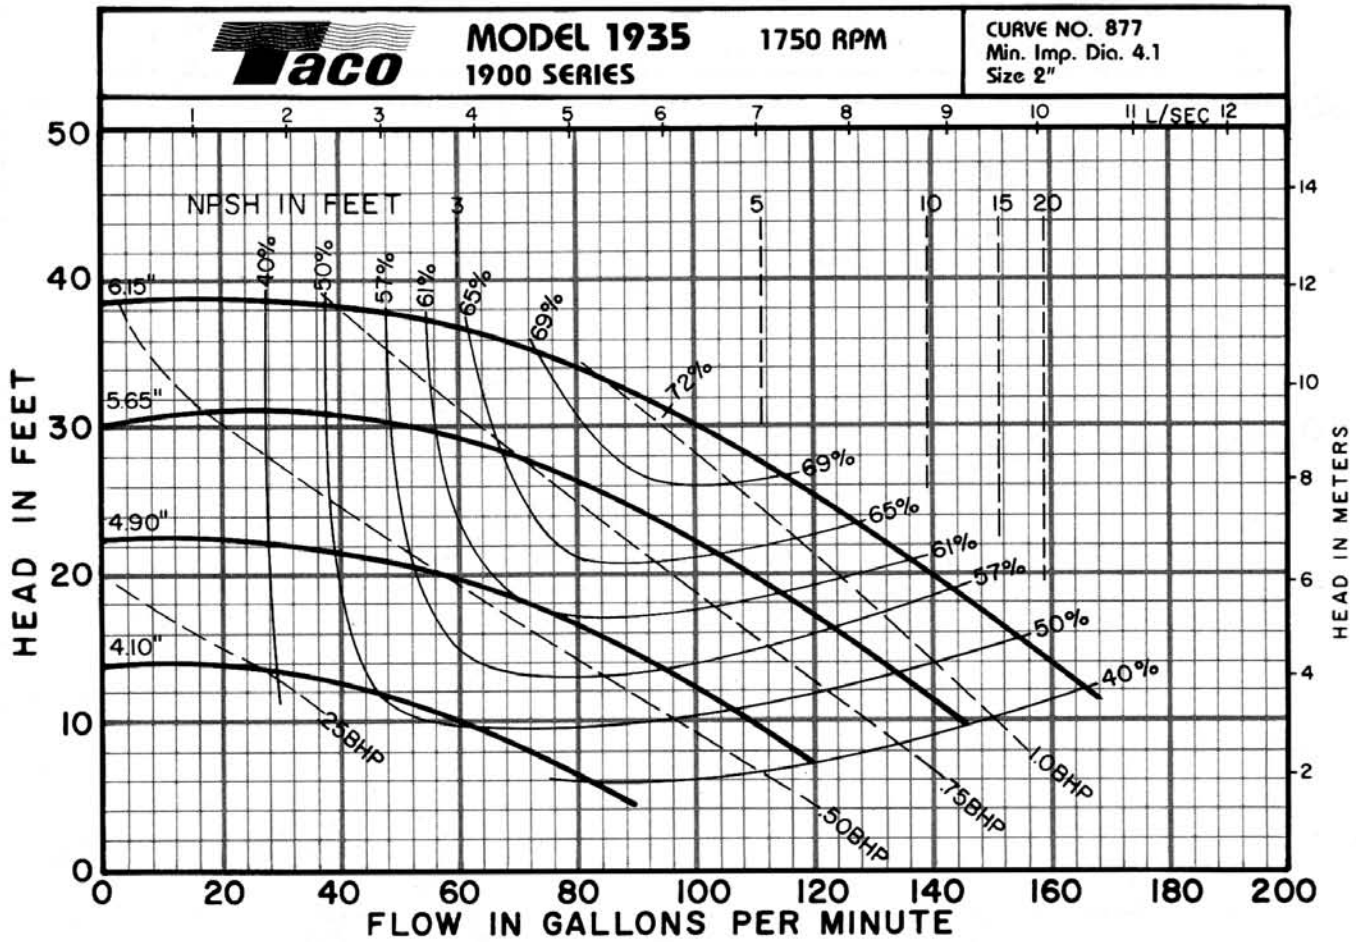

# PERFORMANCE CURVES

**"1900" SERIES CLOSE COUPLED IN-LINE PUMP**

# Quick Selection Curve 1750 RPM