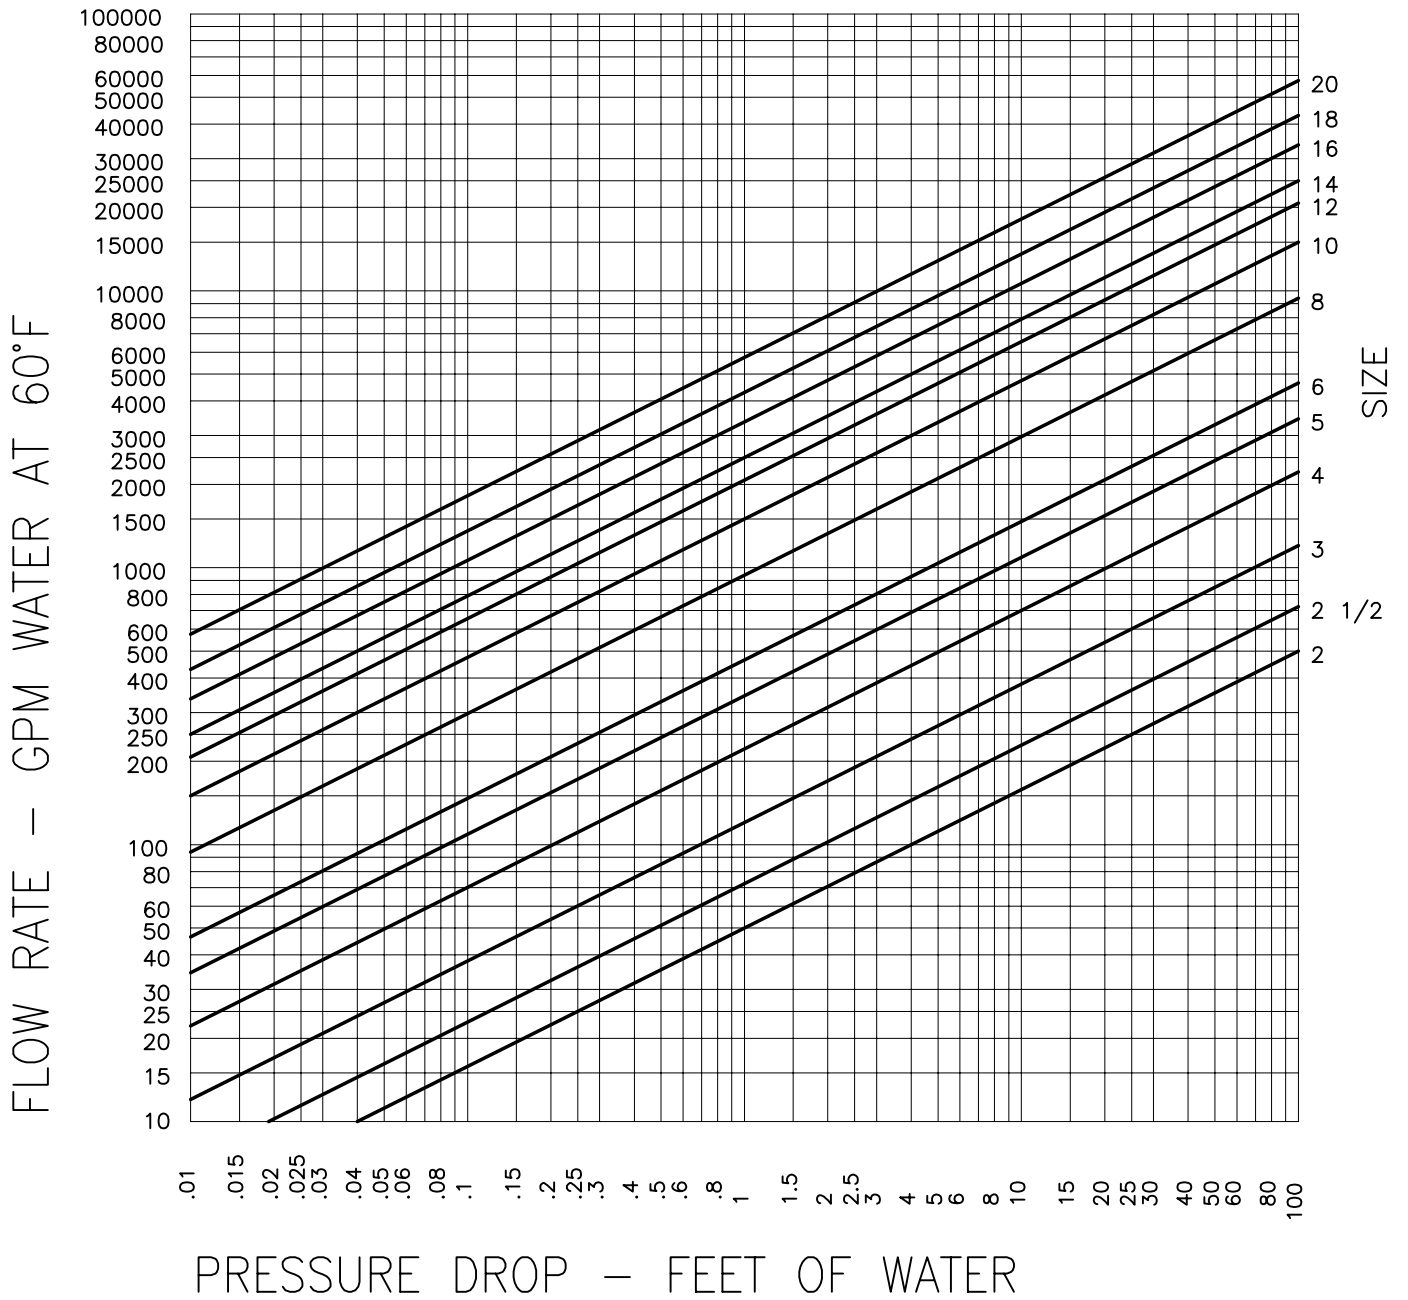

PRESSURE DROP CHART TANGENTIAL AIR SEPARATORS WITH STRAINER

PRESSURE DROP CHART TANGENTIAL AIR SEPARATORS WITHOUT STRAINER