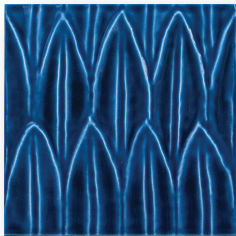

Malibu

Porcelain

URBAN COAST TILE

Zuma
Deco

Corporate Headquarters & Distribution Center
405 E. Marsh Ln, Suite 3, Wilmington, DE 19804
urbancoasttile.com

Contact Us:
info@urbancoasttile.com
888-728-8453