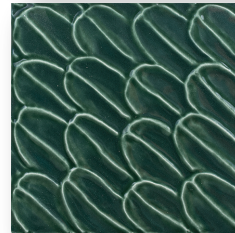

Malibu

Porcelain

URBAN COAST TILE

Topango
Deco

Rave Deco

Corporate Headquarters & Distribution Center
405 E. Marsh Ln, Suite 3, Wilmington, DE 19804
urbancoasttile.com

Contact Us:
info@urbancoasttile.com
888-728-8453