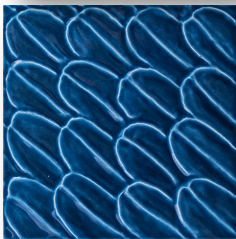

Malibu

Porcelain

URBAN COAST TILE

Topango
Deco

Zuma
Deco

Rave Deco

Blue

White

Green

Sizes (Nominal)	Thickness	UOM	Carton SF	Carton PC
6x6	.393	SF	8.73	36
6x6 Topango Deco	.393	SF	8.73	36
6x6 Zuma Deco	.393	SF	8.73	36
6x6 Rave Deco	.393	SF	8.73	36

Availability	Stock Colors
6x6	White, Green, Blue, Rave Deco, All Colors Topango Deco, All Colors Zuma Deco