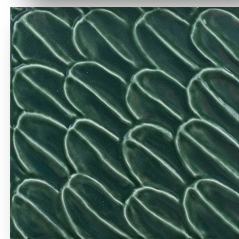

Malibu

Porcelain

URBAN COAST TILE

Topango
Deco

Zuma
Deco

Rave Deco

Blue

White

Green

Sizes (Nominal)	Thickness	UOM	Carton SF	Carton PC
6x6	.393	SF	8.73	36
6x6 Topango Deco	.393	SF	8.73	36
6x6 Zuma Deco	.393	SF	8.73	36
6x6 Rave Deco	.393	SF	8.73	36

Availability	Stock Colors
6x6	White, Green, Blue, Rave Deco, All Colors Topango Deco, All Colors Zuma Deco