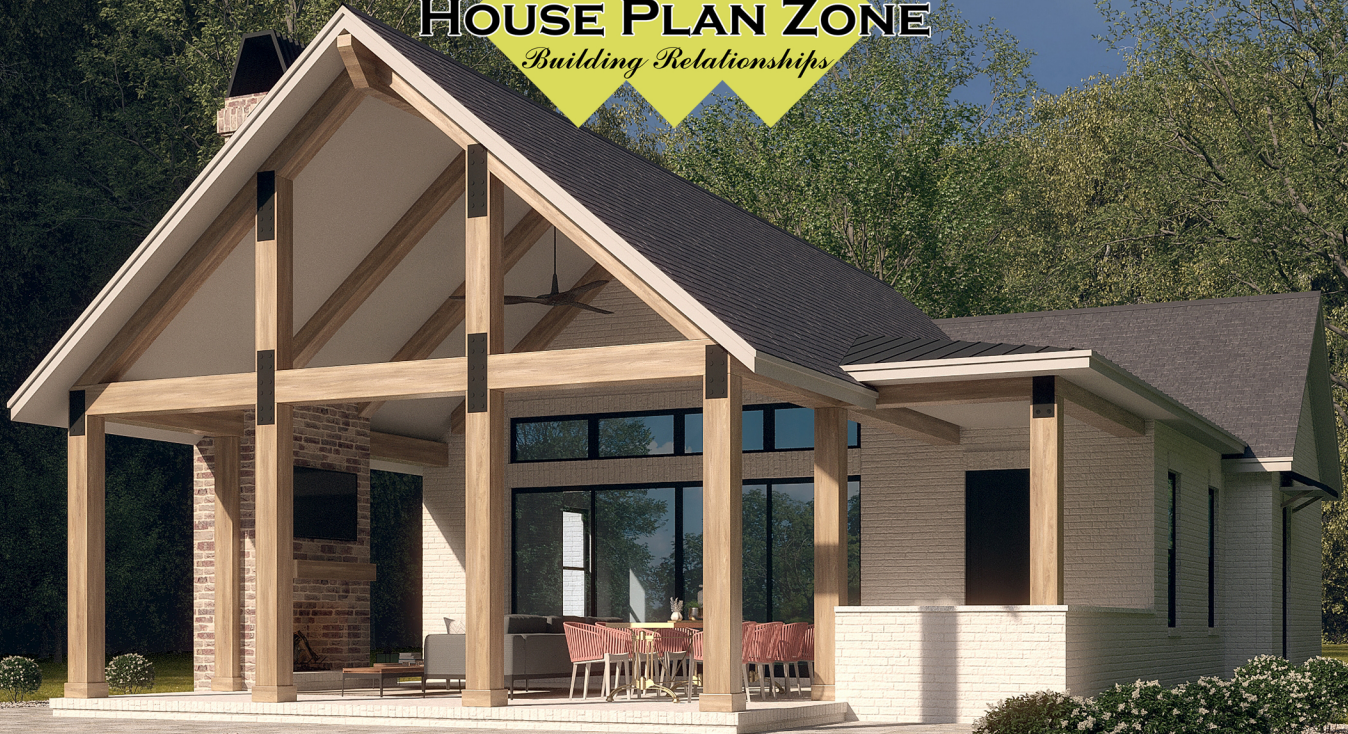

Designing Homes  
**HOUSE PLAN ZONE**  
 Building Relationships

Floor Plan

Left Elevation

**Bentley Pool House**

G506-S

506 Sq Ft.

1 Stories

0 Bedrooms

35-0 Width

1 Bathrooms

56-6 Depth

Phone: 601.336.3254 sales@hpzplans.com

<https://hpzplans.com/products/bentley-pool-house>