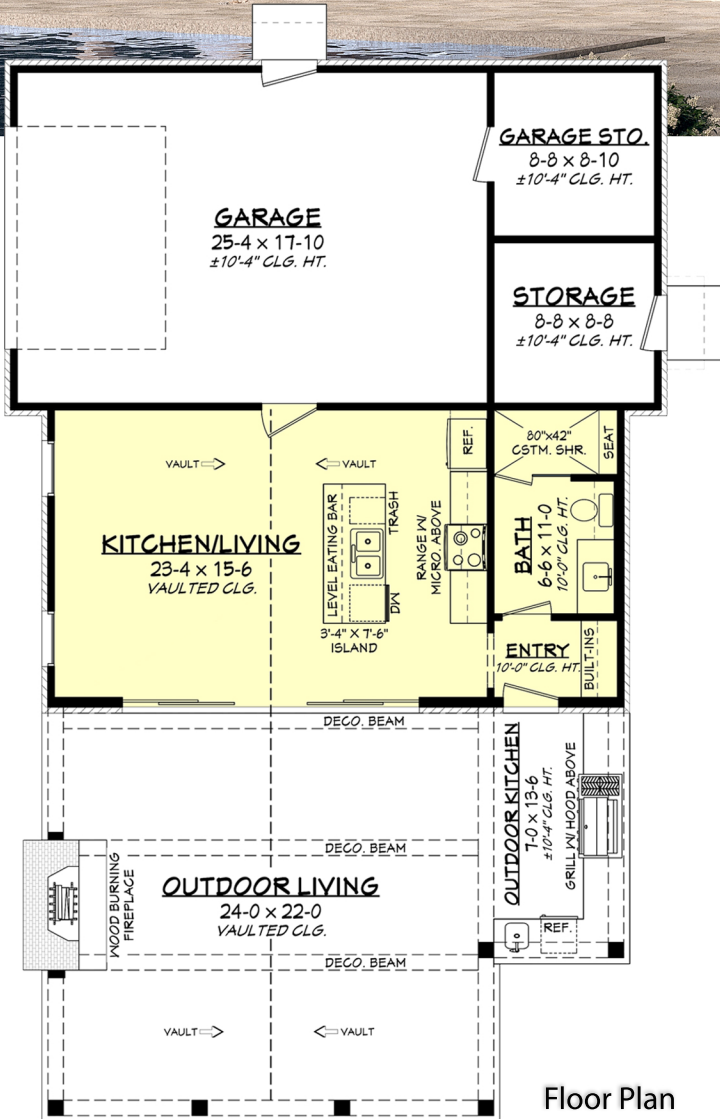

Designing Homes  
**HOUSE PLAN ZONE**  
 Building Relationships

Floor Plan

Left Elevation

**Bentley Pool House**

G506-S

506 Sq Ft.

1 Stories

0 Bedrooms

35-0 Width

1 Bathrooms

56-6 Depth

Phone: 601.336.3254 sales@hpzplans.com

<https://hpzplans.com/products/bentley-pool-house>