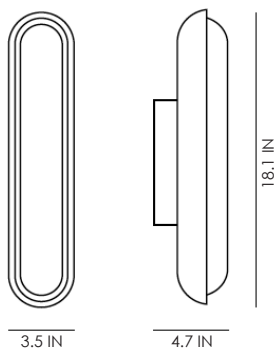

STUDIOTWENTYSEVEN

HOLLOW 3 SCONCE BY **BOLDIZAR SENTESKI** EXCLUSIVELY FOR STUDIOTWENTYSEVEN
NUMBERED EDITION
SIGNED, SERIAL NUMBER AND CERTIFICATE OF AUTHENTICITY
HOLLOW COLLECTION

HONED WHITE ONYX, PINK ONYX OR PORT SAINT LAURENT MARBLE
HARDWARE IN POLISHED ALUMINUM, NATURAL OR DARK PATINATED BRONZE
12 W LED BULB
2700 K
CE CERTIFIED
PRODUCTION TIME 12-14 WEEKS
MADE IN ITALY

IN H 18.1 W 3.5 D 4.7
CM H 46 W 9 D 12

STUDIOTWENTYSEVEN

PORT SAINT LAURENT
MARBLE

WHITE
ONYX

PINK
ONYX

HARDWARE FINISHES

NATURAL PATINATED
CAST BRONZE

DARK PATINATED
CAST BRONZE