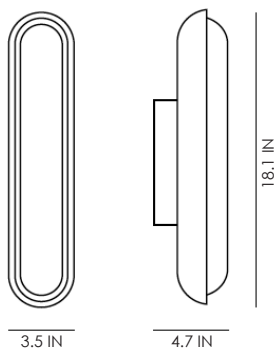

STUDIOTWENTYSEVEN

HOLLOW 3 SCONCE BY **BOLDIZAR SENTESKI** EXCLUSIVELY FOR STUDIOTWENTYSEVEN
NUMBERED EDITION
SIGNED, SERIAL NUMBER AND CERTIFICATE OF AUTHENTICITY
HOLLOW COLLECTION

HONED WHITE ONYX, PINK ONYX OR PORT SAINT LAURENT MARBLE
HARDWARE IN POLISHED ALUMINUM, LIGHT OR DARK PATINATED BRONZE
12 W LED BULB
2700 K
CE CERTIFIED
PRODUCTION TIME 12-14 WEEKS
MADE IN ITALY

IN H 18.1 W 3.5 D 4.7
CM H 46 W 9 D 12

STUDIOTWENTYSEVEN

PORT SAINT LAURENT
HONED MARBLE

WHITE
HONED ONYX

PINK
HONED ONYX

HARDWARE FINISHES

LIGHT PATINATED
CAST BRONZE

DARK PATINATED
CAST BRONZE