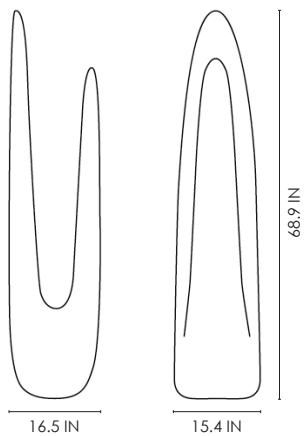

STUDIOTWENTYSEVEN

AETHER 2 FLOOR LAMP BY **BOLDIZAR SENTESKI** EXCLUSIVELY FOR STUDIOTWENTYSEVEN
NUMBERED EDITION
SIGNED, SERIAL NUMBER AND CERTIFICATE OF AUTHENTICITY
AETHER COLLECTION
YEAR 2022

NATURAL OR DARK STAINED ASH
6 W LED BULB
2700 K
CE CERTIFIED
PRODUCTION TIME 10-12 WEEKS
MADE IN HUNGARY

IN H 68.9 W 16.5 D 15.4
CM H 175 W 42 D 39