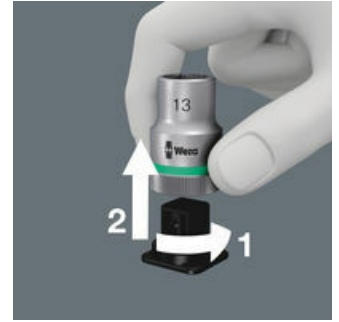

Secure hold and easy removal

The all new smooth turning mechanism guarantees both secure and rattle-free storage, yet allows easy removal of the tool.

Web link

<https://products.wera.de/en/zyklop_ratchets_and_accessories_the_zyklop_ratchets_the_zyklop_ratchets_3_8_the_zyklop_metal_ratchet_switch_3_8_8100_sb_11.html>

Wera - 8100 SB 11
05004051001 - 4013288173959

Wera Werkzeuge GmbH
Korzter Straße 21-25
D-42349 Wuppertal
Tel: +49 (0)2 02 / 40 45-0
E-Mail: info@wera.de