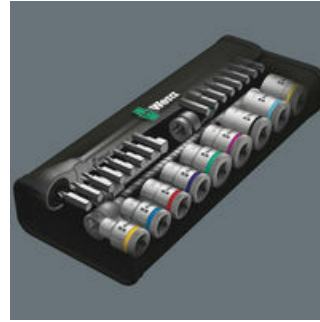

Textile boxes

The textile boxes offer dramatically improved portability, and are space-saving to boot! This means you can now carry the same collection of tools, in a much more compact and comfortable package. The hassle of running back and forth for the right tools has now become a thing of the past. And the much lower weight of a set makes carrying more convenient than ever before. The textile box including the tool will even survive a fall undamaged.