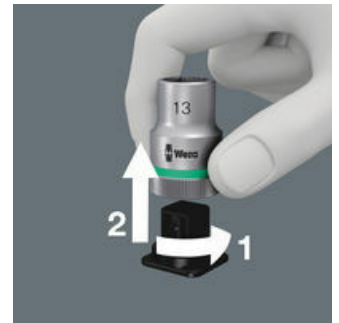

Secure hold and easy removal

The all new smooth turning mechanism guarantees both secure and rattle-free storage, yet allows easy removal of the tool.

Web link

<https://products.wera.de/en/zyklop_ratchets_and_accessories_the_zyklop_ratchets_the_zyklop_ratchets_1_2_the_zyklop_metal_ratchet_switch_1_2_8100_sc_11.html>

Wera - 8100 SC 11
05004081001 - 4013288173973

Wera Werkzeuge GmbH
Korzter Straße 21-25
D-42349 Wuppertal
Tel: +49 (0)2 02 / 40 45-0
E-Mail: info@wera.de