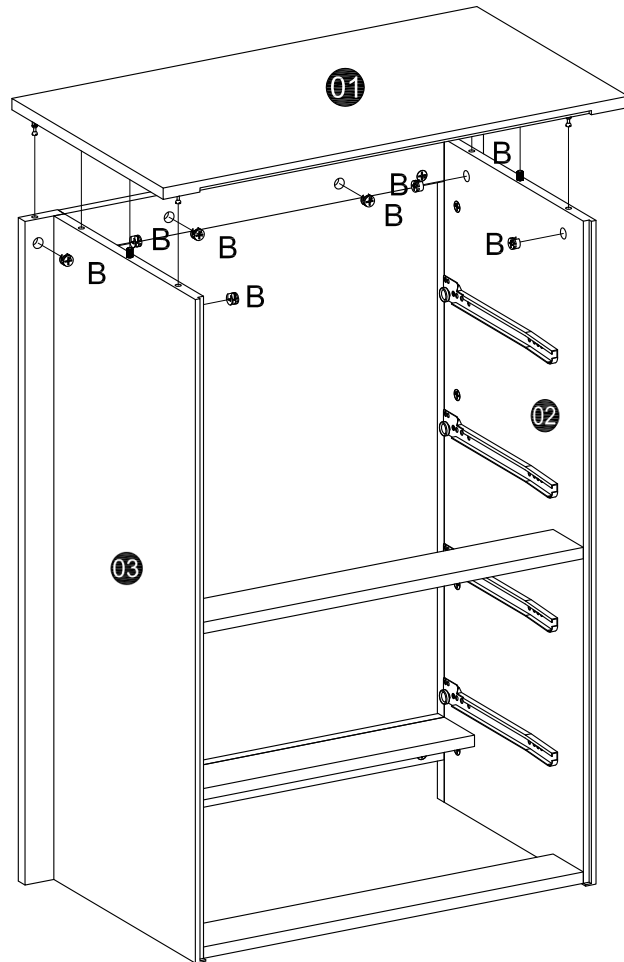

Tel:03300581588,
Email:
info@dreamsliving.co.uk

We will resolve the issues for you within 1 working day!

<p>A CAM lock dowel x50</p> 	<p>B CAM lock x50</p> 	<p>C Wood dowel x7</p> 	<p>D Drawer rail x4</p> 	<p>E Screw $\varnothing 3.5 \times 35$ x16</p> 
<p>F Screw $\varnothing 3.5 \times 14$ x32</p> 	<p>G Nail</p> 	<p>H Handle & Screw x8</p> 	<p>I Nail leg x4</p> 	<p>J Anti-falling accessory x1</p> 

01

02

03

04

B CAM lock x8

05

B CAM lock x8

06

B CAM lock x8

07

B CAM lock x8

08

G Nail

I Nail leg x4

09

E Screw $\varnothing 3.5 \times 35$
x16

4 x

10

4 x

11

B CAM lock x16

12

F Screw $\varnothing 3.5 \times 14$
x16

13