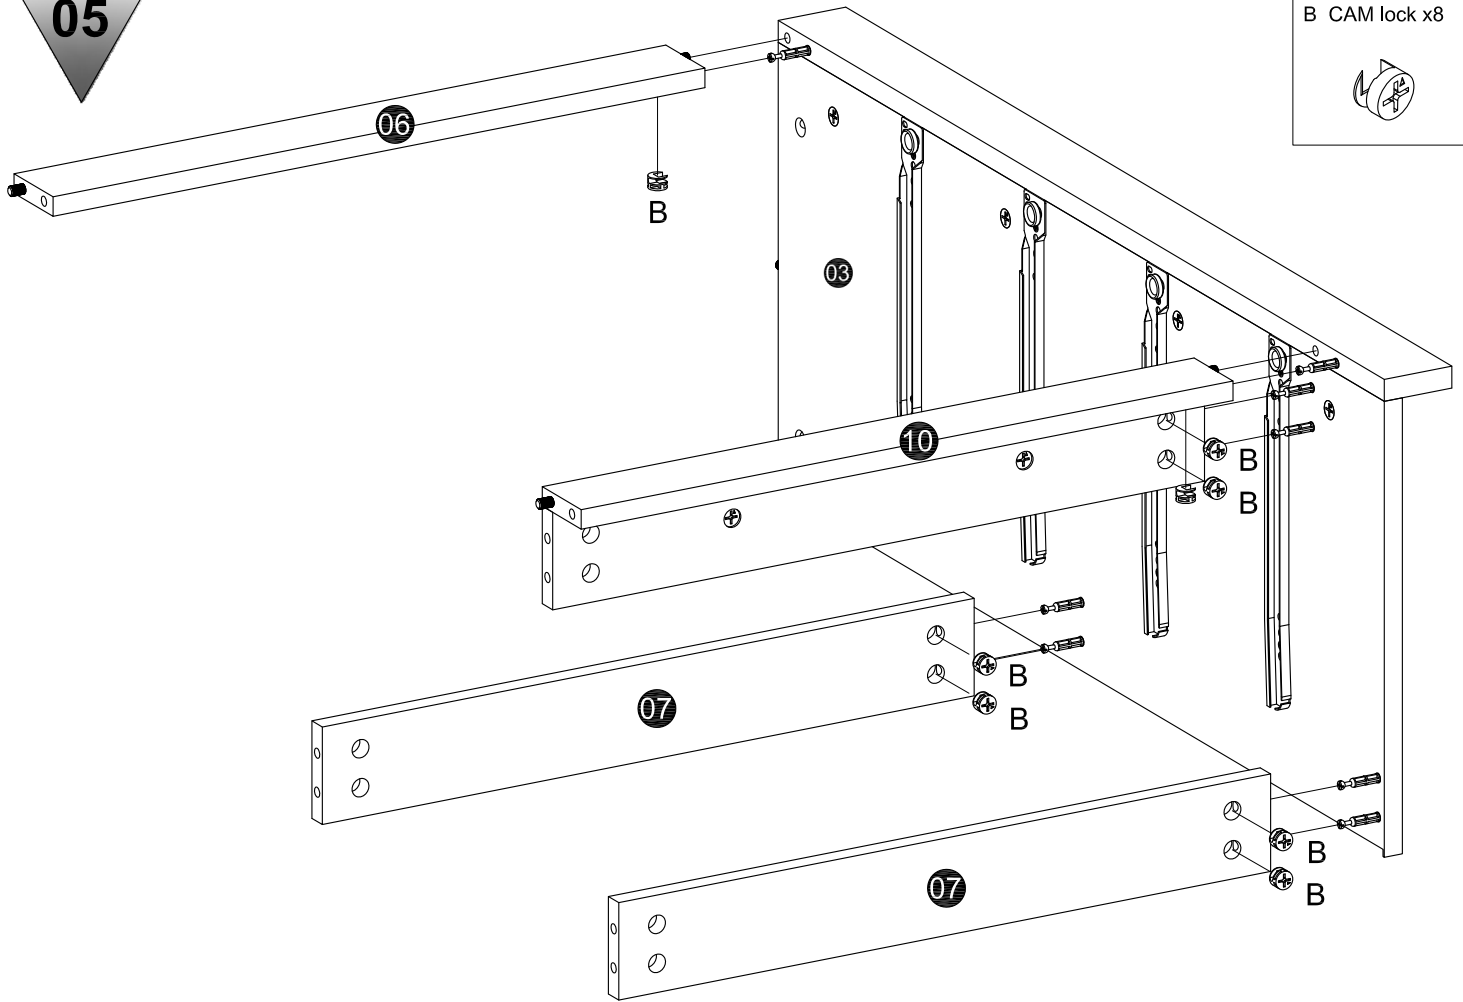

05

B CAM lock x8

06