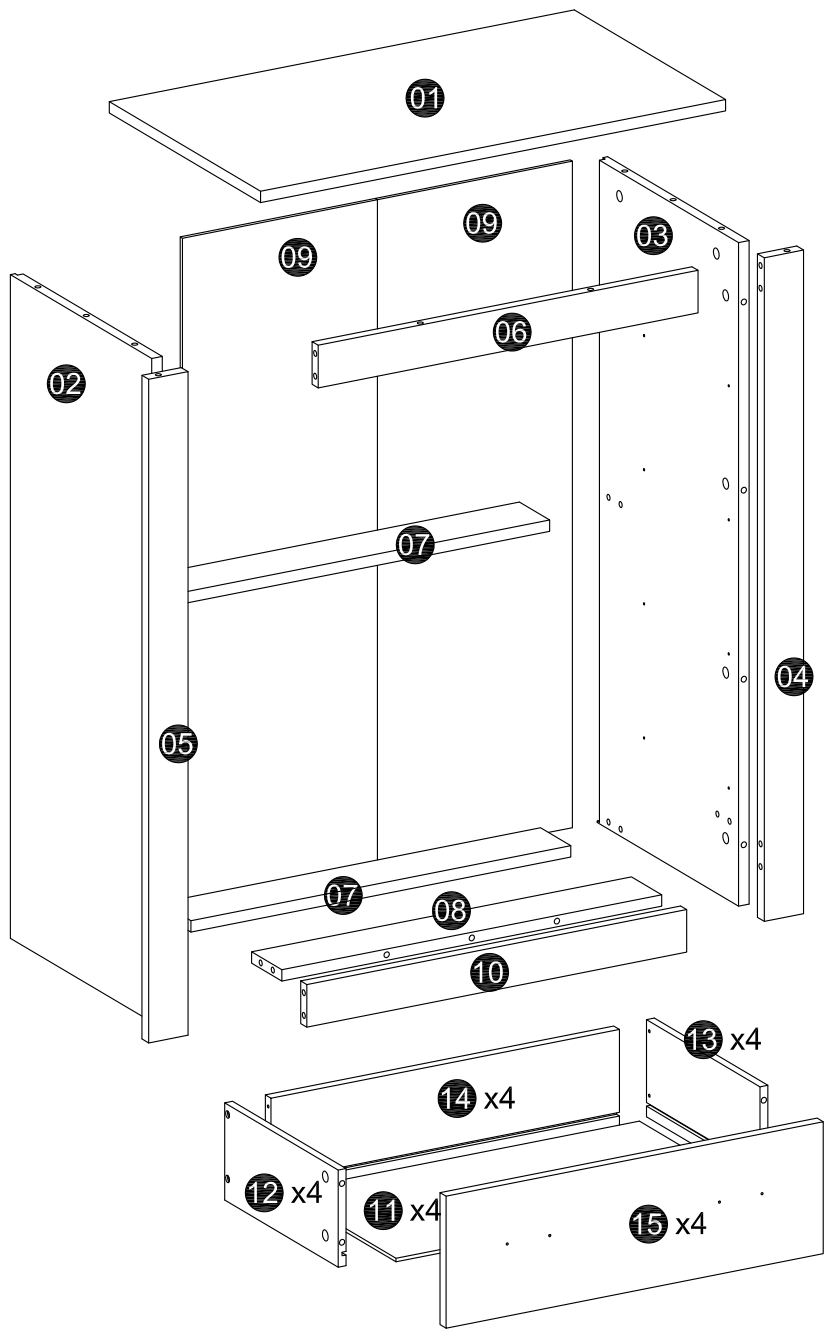

Tel:03300581588,
Email:
info@dreamsliving.co.uk

We will resolve the issues for you within 1 working day!

<p>A CAM lock dowel x50</p> 	<p>B CAM lock x50</p> 	<p>C Wood dowel x7</p> 	<p>D Drawer rail x4</p> 	<p>E Screw $\varnothing 3.5 \times 35$ x16</p> 
<p>F Screw $\varnothing 3.5 \times 14$ x32</p> 	<p>G Nail</p> 	<p>H Handle & Screw x8</p> 	<p>I Nail leg x4</p> 	<p>J Anti-falling accessory x1</p> 