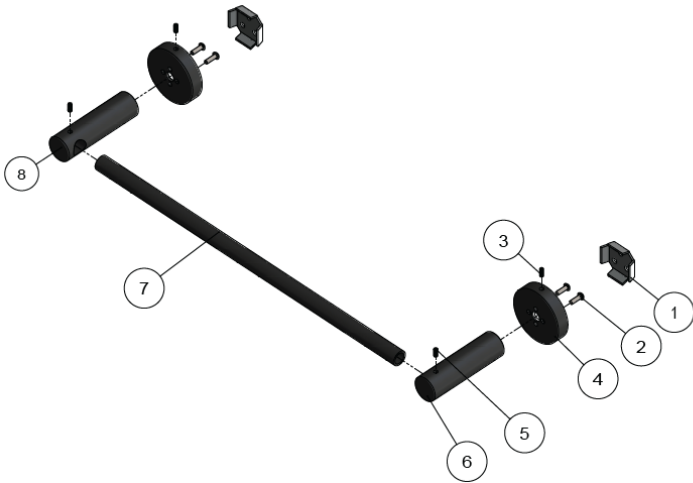

# MR01-SR30

## ROUND SINGLE 300mm RAIL

meir®

### EXPLODED VIEW

No.	Part Name
1	Bracket
2	Grub Screw
3	Screw
4	Back Plate
5	Screw
6	Fixed Seat
7	Towel Bar
8	Fixed Seat

### CARE

- Do not install tapware using any form of acetone silicones.
- Do not apply physical items (such as tools) directly to product.
- Never use house-hold or commercial detergents, citrus based cleaners, or abrasive cleaners.
- Clean using a mild washing soap solution rinsed, and dry with a soft cloth.
- Check for any product defects before installation.
- Refer to the installation manual for correct installation.