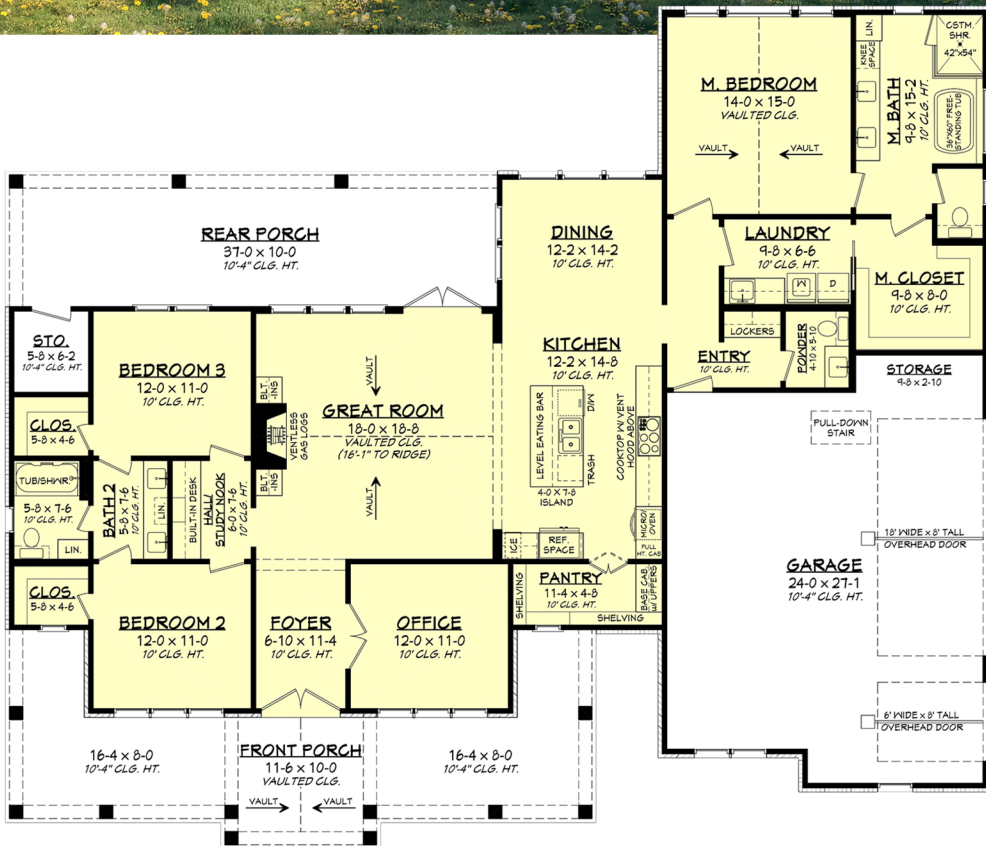

Designing Homes  
**HOUSE PLAN ZONE**  
 Building Relationships

Rear Elevation

Floor Plan

**Pine Creek House Plan**

2195-S

2195 Sq Ft.

1 Stories

3 Bedrooms

74-2 Width

2.5 Bathrooms

63-4 Depth

Phone: 601.336.3254 sales@hpzplans.com

https://hpzplans.com/products/pine-creek-house-plan