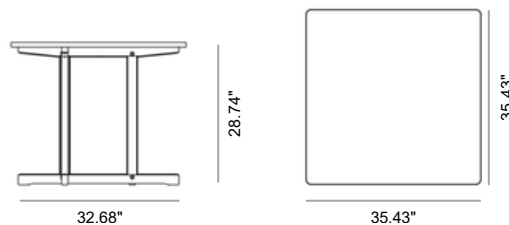

Mogensen BM80 Shaker Dining Table - Square

By Børge Mogensen, 1961

Model	6282 - Square Dining Table
About	BM80 is a square dining table in solid oak, originally designed by Børge Mogensen in 1961. A simple and well-balanced piece with legs fastened by a visible brass screw – a detail that reflects Mogensen’s honest approach to materials and construction.
Product group	Tables
Measurements	35.43" W x 35.43" D x 28.74" H Base: 32.68" W
Weight	59.5lb (27kg)
Materials	Square dining table with frame and table top in solid wood. Leg mounted with a visible brass screw. Knock-down, delivered unassembled.
Test & Certificates	FSC® certified EN 15372:2016 (L3)
Guarantee	Fredericia Furniture A/S offers a 7 year guarantee against manufacturing defects in standard products (materials and construction). Wear and damage to covers, surface treatment, inappropriate use and the like are not covered by the warranty.
Download	Click here to download images, architect files at our partner portal.

DRAWING

WOOD