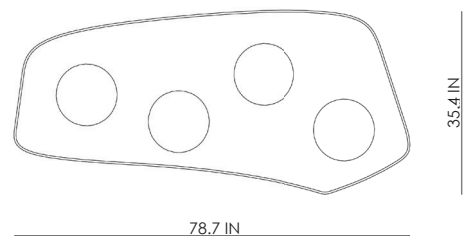

STUDIOTWENTYSEVEN

BASSE SUR PIED COFFEE TABLE BY **ATELIER CONSTANT** EXCLUSIVELY FOR STUDIOTWENTYSEVEN
LIMITED EDITION 15
SIGNED, SERIAL NUMBER AND CERTIFICATE OF AUTHENTICITY

ELM WOOD TOP
ALUMINUM LEGS
PRODUCTION TIME 8-10 WEEKS
MADE IN HOLLAND

IN H 11.4 W 78.7 D 35.4
CM H 29 W 200 D 90