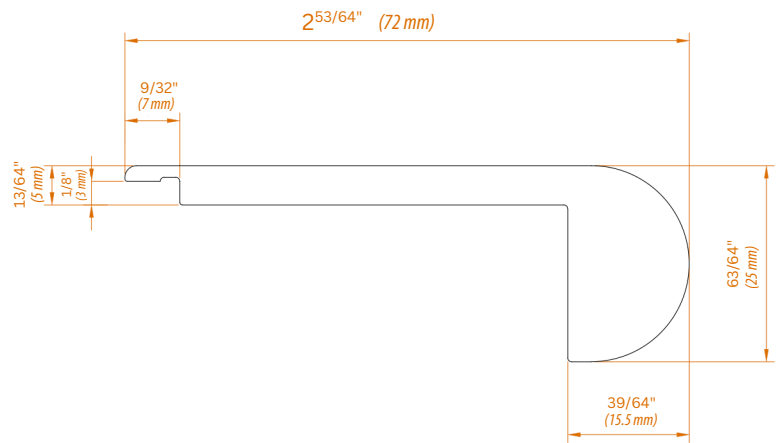

QUARTER ROUND

LENGTH: 94 1/2" (2400mm)

STAIRNOSE

LENGTH: 94 1/2" (2400mm)

REDUCER INCLUDES U-TRACK

LENGTH: 94 1/2" (2400mm)

T-MOLDING INCLUDES U-TRACK

LENGTH: 94 1/2" (2400mm)

END-CAP INCLUDES U-TRACK

LENGTH: 94 1/2" (2400mm)