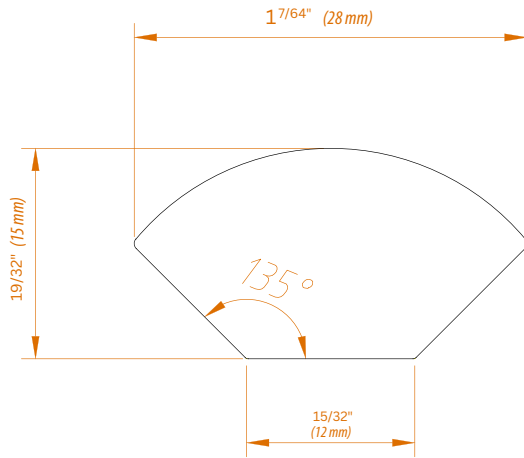

QUARTER ROUND

LENGTH: 94 1/2" (2400mm)

STAIRNOSE

LENGTH: 94 1/2" (2400mm)

REDUCER INCLUDES U-TRACK

LENGTH: 94 1/2" (2400mm)

T-MOLDING INCLUDES U-TRACK

LENGTH: 94 1/2" (2400mm)

END-CAP INCLUDES U-TRACK

LENGTH: 94 1/2" (2400mm)