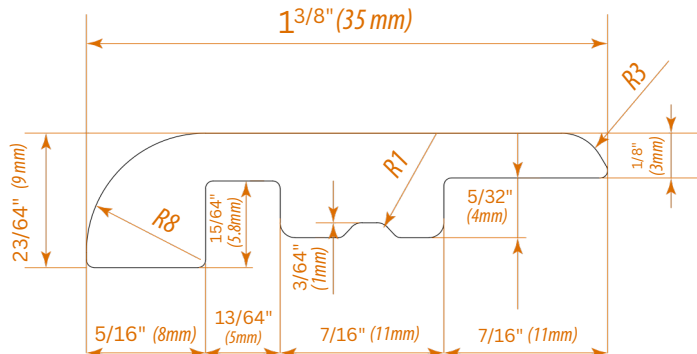

QUARTER ROUND

LENGTH: 94 1/2" (2400mm)

STAIRNOSE

LENGTH: 94 1/2" (2400mm)

REDUCER INCLUDES U-TRACK

LENGTH: 94 1/2" (2400mm)

T-MOLDING INCLUDES U-TRACK

LENGTH: 94 1/2" (2400mm)

END-CAP INCLUDES U-TRACK

LENGTH: 94 1/2" (2400mm)