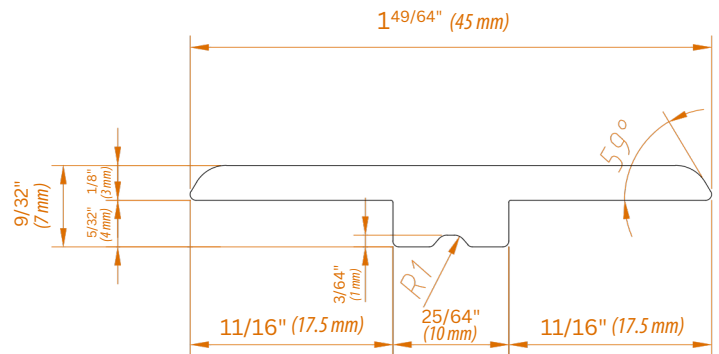

QUARTER ROUND

LENGTH: 94 1/2" (2400mm)

STAIRNOSE

LENGTH: 94 1/2" (2400mm)

REDUCER INCLUDES U-TRACK

LENGTH: 94 1/2" (2400mm)

T-MOLDING INCLUDES U-TRACK

LENGTH: 94 1/2" (2400mm)

END-CAP INCLUDES U-TRACK

LENGTH: 94 1/2" (2400mm)