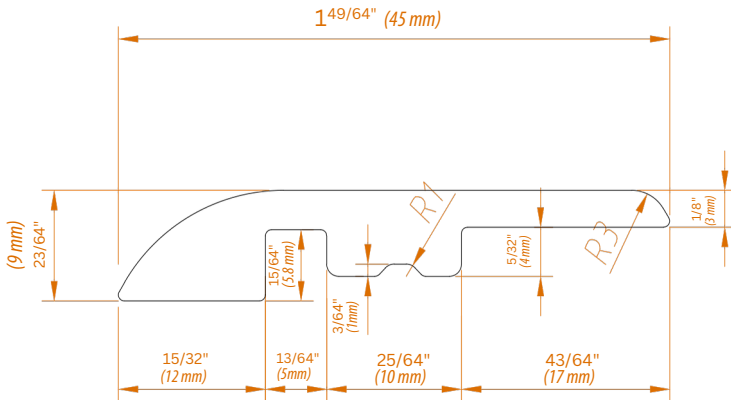

QUARTER ROUND

LENGTH: 94 1/2" (2400mm)

STAIRNOSE

LENGTH: 94 1/2" (2400mm)

REDUCER INCLUDES U-TRACK

LENGTH: 94 1/2" (2400mm)

T-MOLDING INCLUDES U-TRACK

LENGTH: 94 1/2" (2400mm)

END-CAP INCLUDES U-TRACK

LENGTH: 94 1/2" (2400mm)