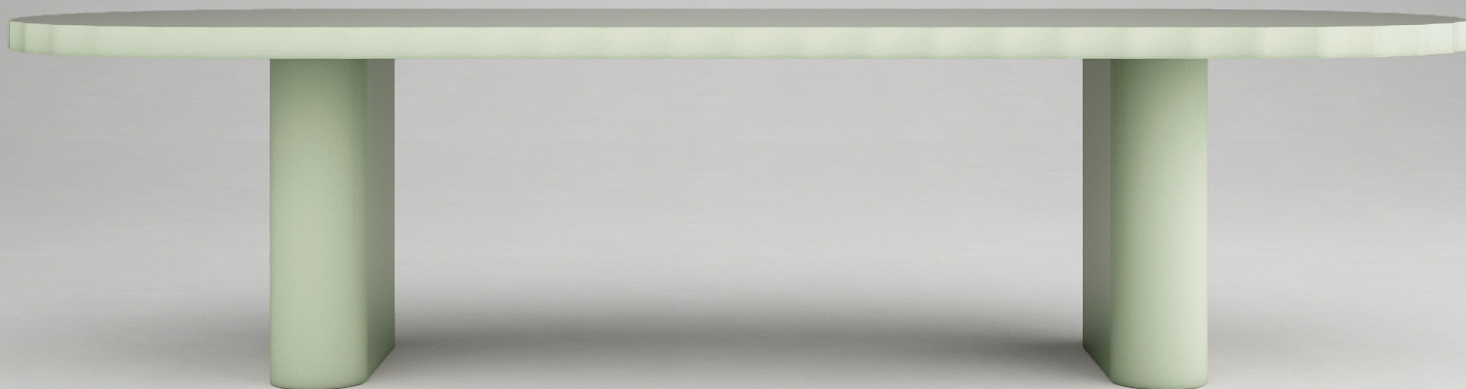

STUDIOTWENTYSEVEN

AI14 TABLE BY **FRANCESCO BALZANO** EXCLUSIVELY FOR STUDIOTWENTYSEVEN
SIGNED, SERIAL NUMBER AND CERTIFICATE OF AUTHENTICITY
ANTICA COLLECTION

OPAQUE GREEN RESIN
PRODUCTION TIME 12-14 WEEKS
MADE IN NETHERLANDS BY ATELIERS S.T.R.S

IN H 29.1 W 120.9 D 43.3
CM H 74 W 307.2 D 110