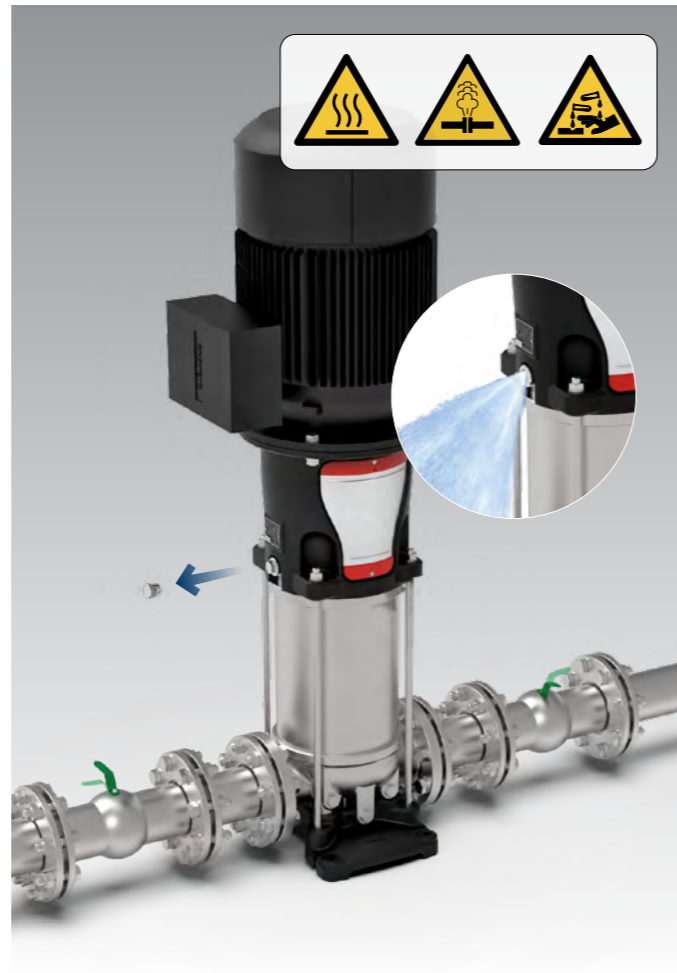

CRE, CRIE, CRNE, SPKE, MTR, CME I&O

net.grundfos.com/qr/i/98566351

10.17 ft
RS 485
Loose ends

CUE I&O

net.grundfos.com/qr/i/96780034

 110-120 VAC
60 Hz

7.38 ft
Nema 5-15p

I/On