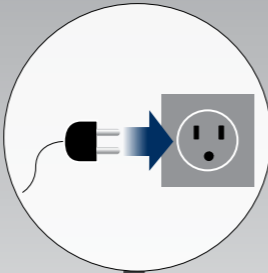

110-120 VAC
60 Hz

7.38 ft
Nema 5-15p