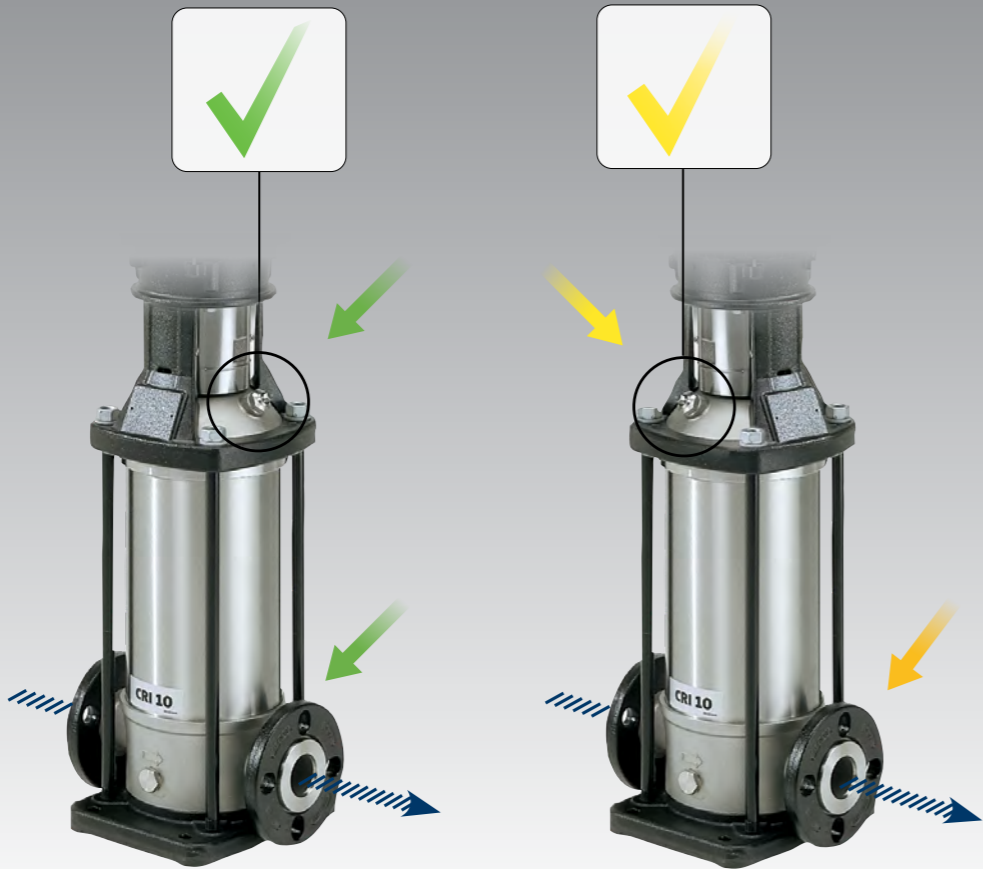

CRE, CRIE, CRNE, SPKE, MTR, CME I&O

net.grundfos.com/qr/i/98566351

10.17 ft
RS 485
Loose ends

CUE I&O

net.grundfos.com/qr/i/96780034

 110-120 VAC
60 Hz

7.38 ft
Nema 5-15p

I/On