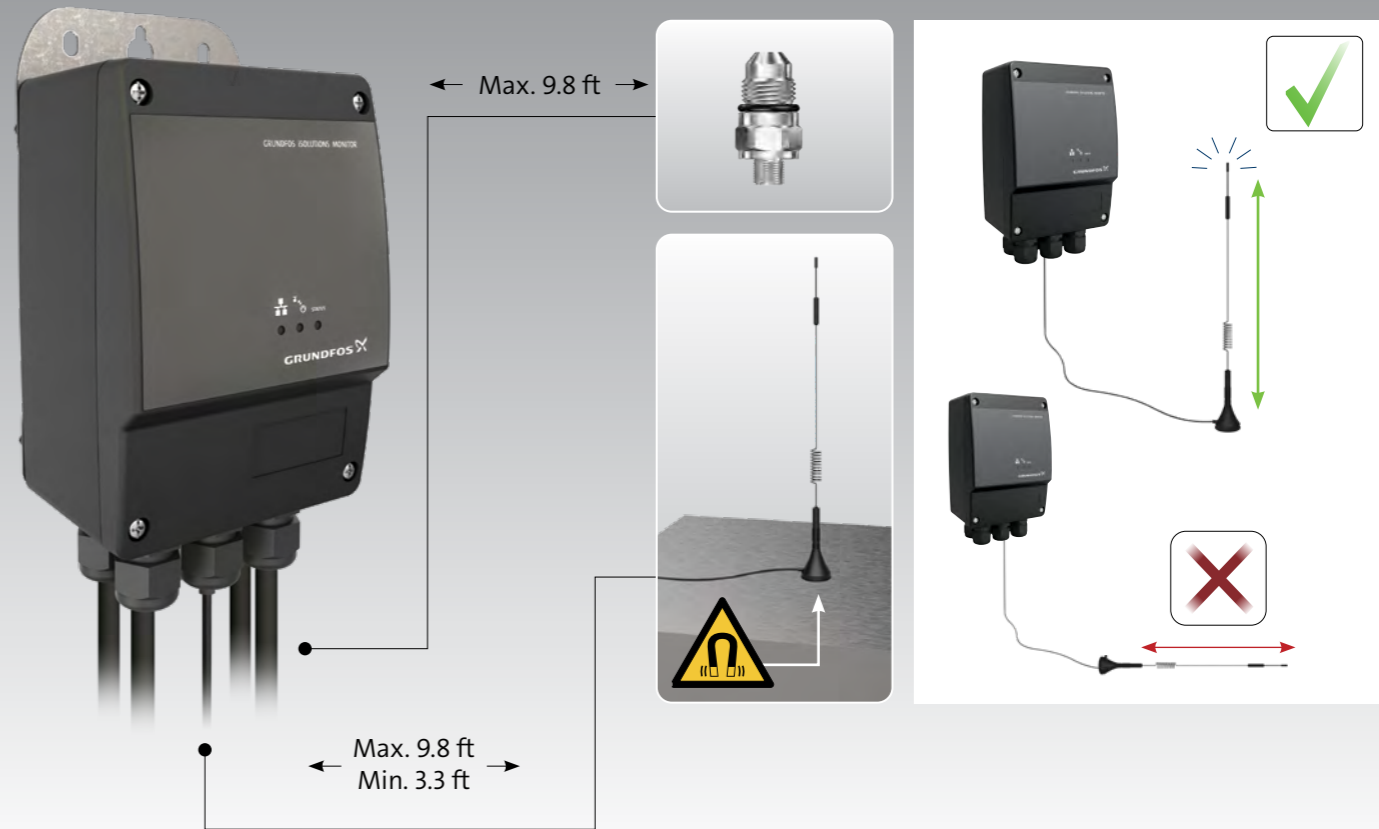

CRE, CRIE, CRNE, SPKE, MTR, CME I&O

net.grundfos.com/qr/i/98566351

10.17 ft
RS 485
Loose ends

CUE I&O

net.grundfos.com/qr/i/96780034

 110-120 VAC
60 Hz

7.38 ft
Nema 5-15p

I/On