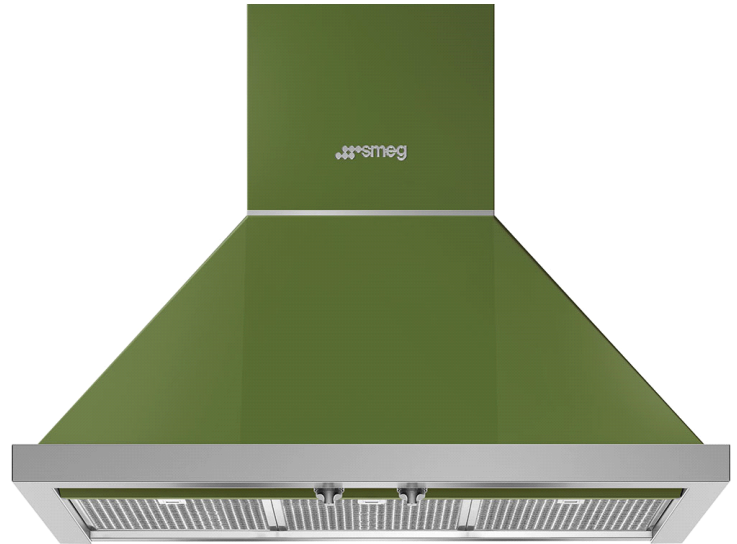

KPF30UOG New product

Available soon

Portofino

30" Portofino Chimney Hood,
Olive Green

EAN13: 8017709261788

Control adjustment knobs

3 speeds and additional intensive speed

2 LED lights

Motor power 445 W

3 aluminium grease filters

600 CFM max setting

Electrical connection rating: 485 W

Voltage: 120 V

Frequency (Hz): 60 Hz

Versions

- **KPF30URD** - Red
- **KPF30UYW** - Yellow
- **KPF30UWH** - White
- **KPF30UOR** - Orange
- **KPF30UBL** - Black
- **KPF30UX** - Stainless Steel
- **KPF30UAN** - Matte Black

KPF30UOG

Portofino

wall mounted ventilation hood
30"
olive green

SMEG U.S.A. INC.
A&D BUILDING
150 EAST 58th STREET, 7th FLOOR
NEW YORK, NY, 10155
Tel. +1 212 265 5378
Fax +1 212 265 5945