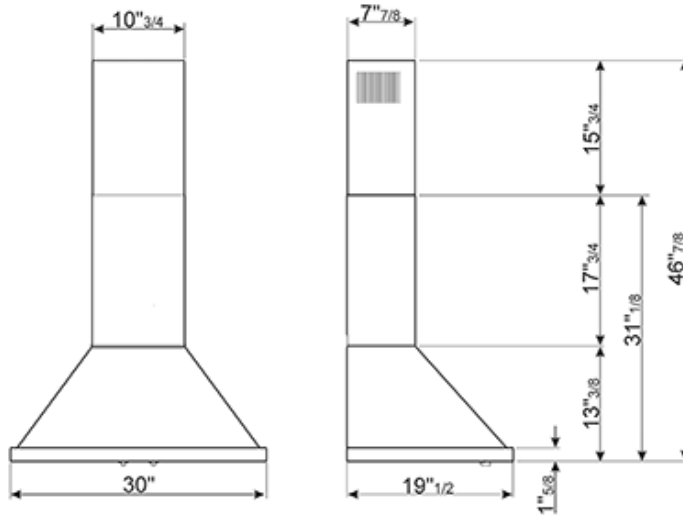

KPF30UOG

Portofino

wall mounted ventilation hood
30"
olive green

SMEG U.S.A. INC.
A&D BUILDING
150 EAST 58th STREET, 7th FLOOR
NEW YORK, NY, 10155
Tel. +1 212 265 5378
Fax +1 212 265 5945