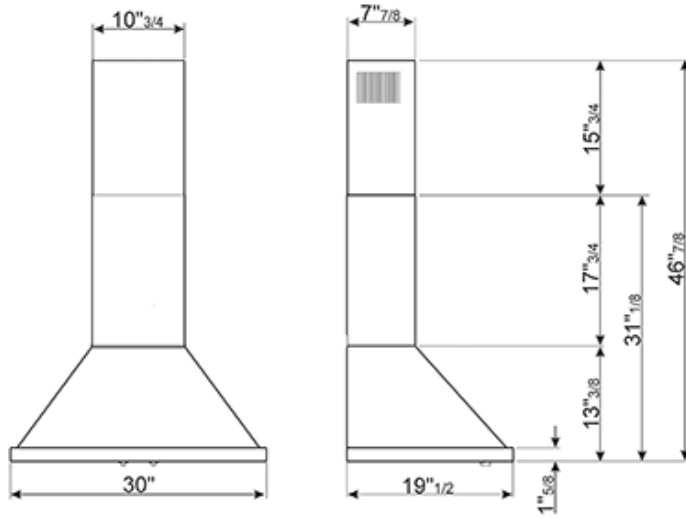

KPF30UOR

Portofino

wall mounted ventilation hood
30"
yellow

SMEG U.S.A. INC.
A&D BUILDING
150 EAST 58th STREET, 7th FLOOR
NEW YORK, NY, 10155
Tel. +1 212 265 5378
Fax +1 212 265 5945