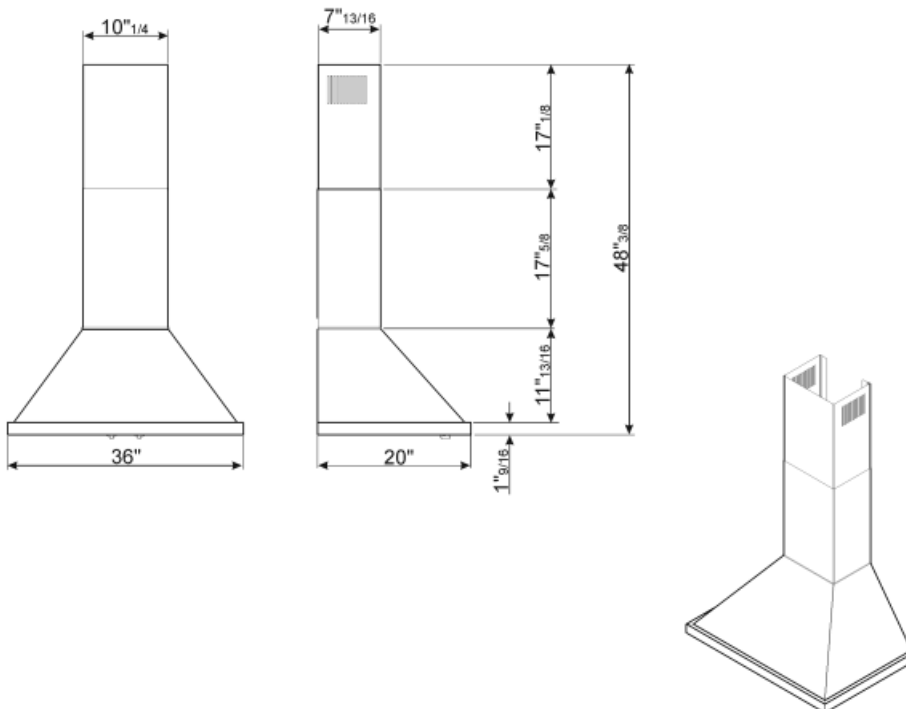

Extraction rate [CFM]	Noise level [dB(A)]
Speed level 1	210.5	53
Speed 2	317	62
Speed 3	437.5	69
Speed level 4	573.5	75

Electrical Connection

Electrical connection rating	495 W	Frequency (Hz)	60 Hz
Voltage	120 V	Power supply cable length	39 3/8 "

Also available

Available colors	White, Stainless steel, Anthracite, Yellow, Green, Red, Orange	Available colors	KPF36UWH-X-AN-YW-OG-RD-OR

Optional accessories

Charcoal filter   FLTK-1