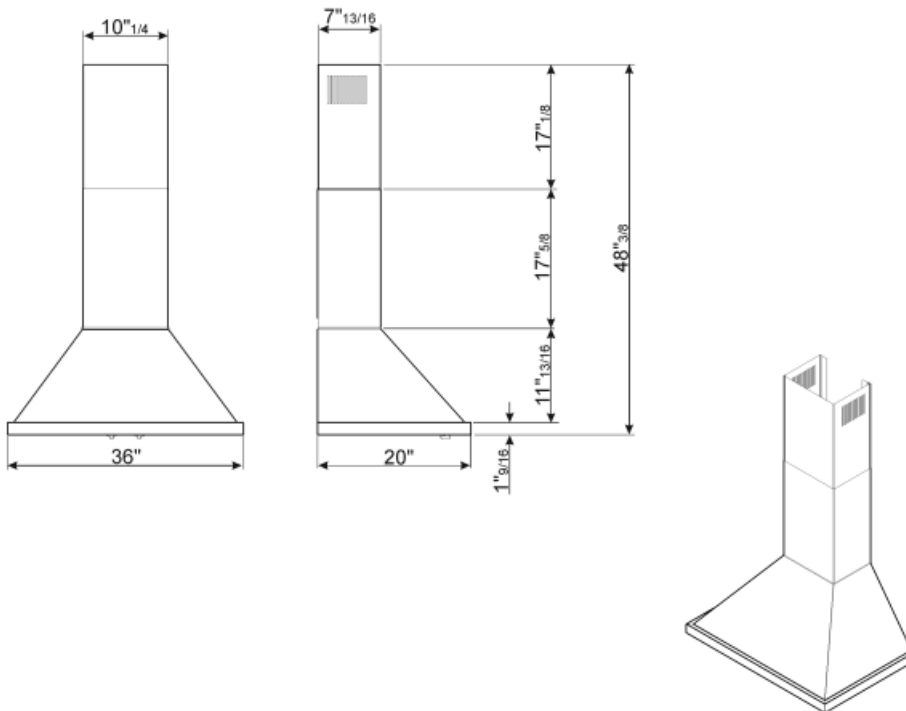

Extraction rate [CFM]	Noise level [dB(A)]
Speed level 1	210.5	53
Speed 2	317	62
Speed 3	437.5	69
Speed level 4	573.5	75

Electrical Connection

Electrical connection rating	495 W	Frequency (Hz)	60 Hz
Voltage	120 V	Power supply cable length	39 3/8 "

Also available

Available colors	White, Black, Stainless steel, Yellow, Green, Red, Orange	Available colors	KPF36UWH-BL-X-YW-OG-RD-OR

Optional accessories

Charcoal filter   FLTK-1