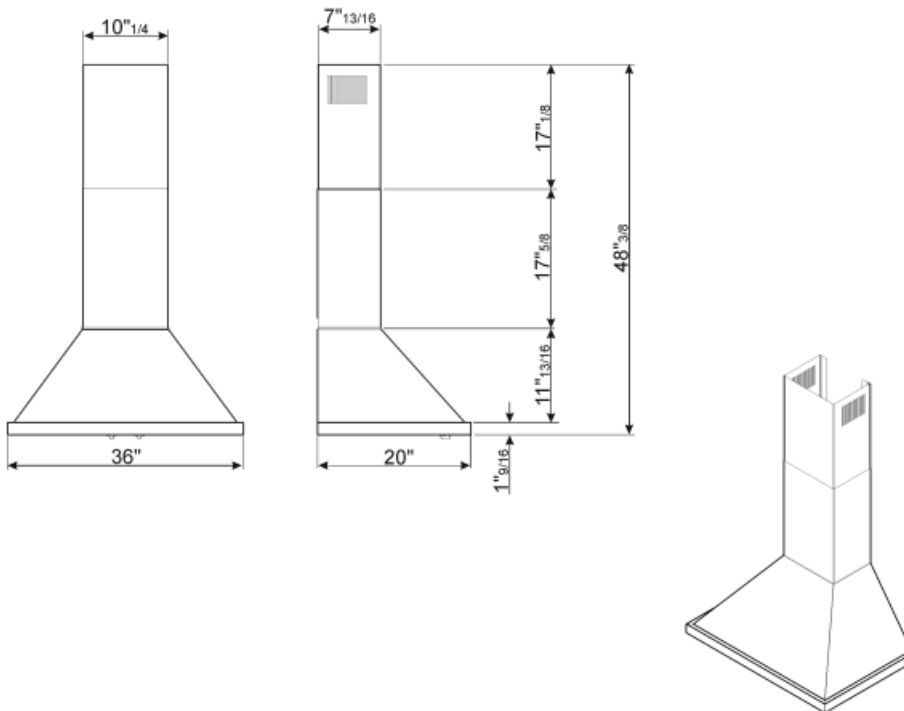

Extraction rate [CFM]	Noise level [dB(A)]
Speed level 1	210.5	53
Speed 2	317	62
Speed 3	437.5	69
Speed level 4	573.5	75

Electrical Connection

Electrical connection rating	495 W	Frequency (Hz)	60 Hz
Voltage	120 V	Power supply cable length	39 3/8 "

Also available

Available colors	White, Black, Stainless steel, Anthracite, Yellow, Green, Orange	Available colors	KPF36UWH-BL-X-AN-YW-OG-OR

Optional accessories

Charcoal filter   FLTK-1