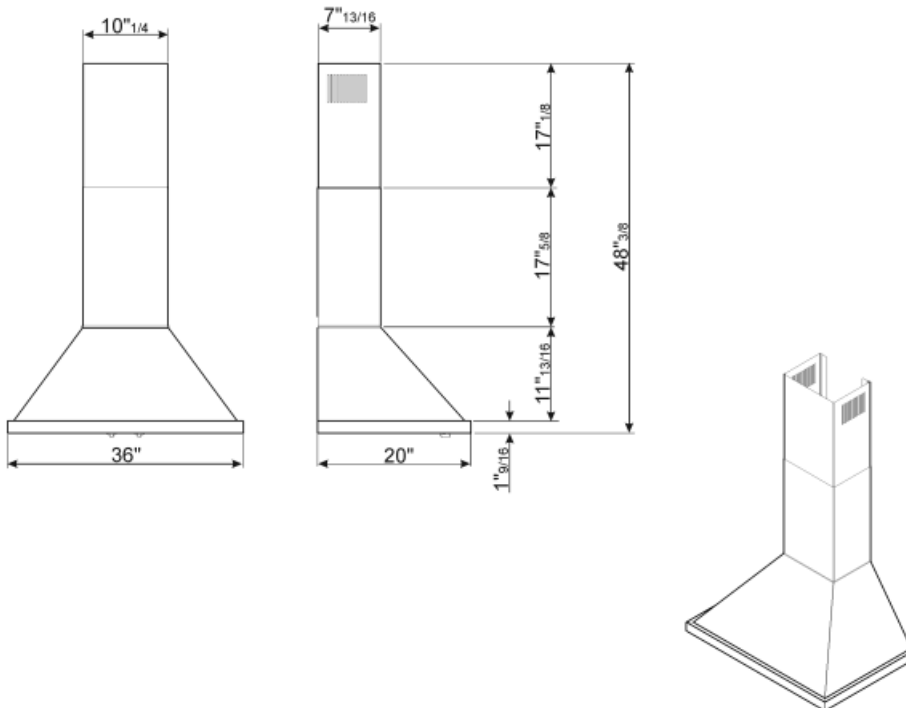

Extraction rate [CFM]	Noise level [dB(A)]
Speed level 1	210.5	53
Speed 2	317	62
Speed 3	437.5	69
Speed level 4	573.5	75

Electrical Connection

Electrical connection rating	495 W	Frequency (Hz)	60 Hz
Voltage	120 V	Power supply cable length	39 3/8 "

Also available

Available colors	White, Black, Anthracite, Yellow, Green, Red, Orange	Available colors	KPF36UWH-BL-AN-YW-OG-RD-OR

Optional accessories

Charcoal filter   FLTK-1