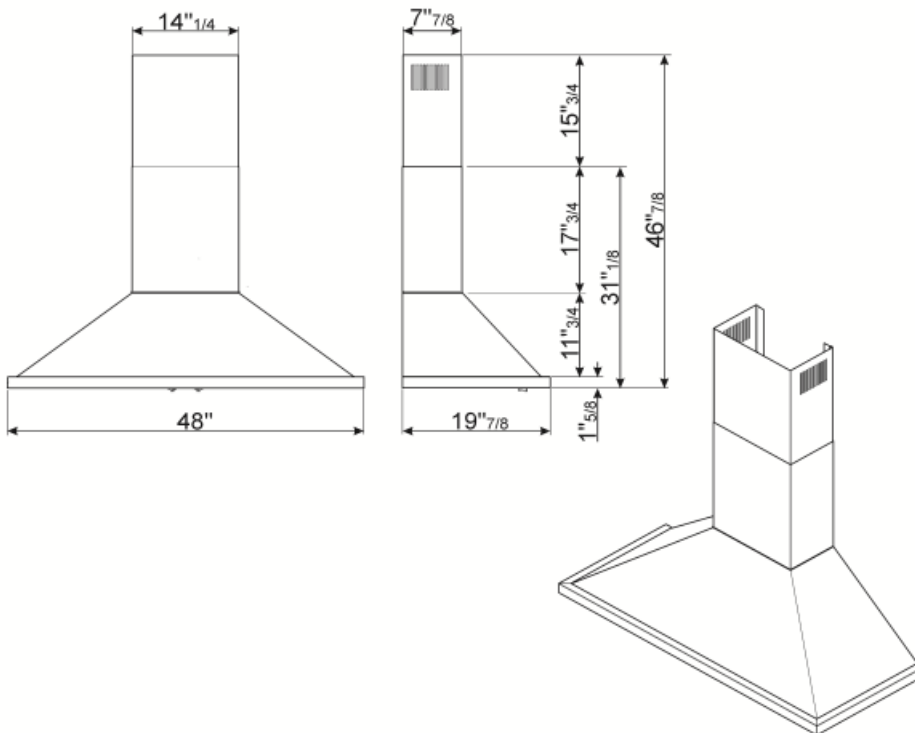

Extraction rate [CFM]	Noise level [dB(A)]
Speed level 1	210.5	53
Speed 2	317	62
Speed 3	437.5	69
Speed level 4	573.5	75

Electrical Connection

Electrical connection rating	535 W	Frequency (Hz)	60 Hz
Voltage	120 V	Power supply cable length	39 3/8 "

Also available

Available colors	White, Black, Stainless steel, Anthracite, Green, Red, Orange	Available colors	KPF48UWH/BL/X/AN/OG/RD/OR