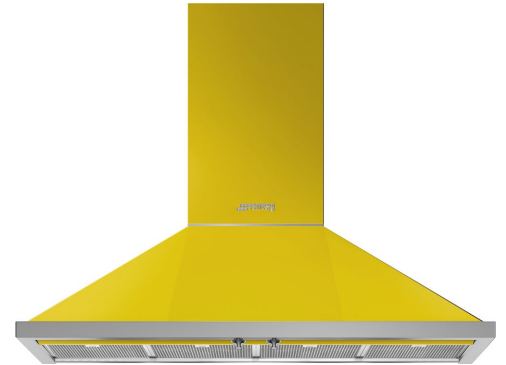

KPF48UYW

Product family	Hood
Hood Type	Decorative wall hood
Design	Chimney
Extraction	Vented
Material	Stainless steel
Stainless steel type	Brushed
EAN code	8017709259105
Hood width	48 "

Aesthetic

Aesthetics	Portofino	Silkscreen color	Black
Color	Yellow	Logo	Applied

Controls

Control setting	Control knobs	Control knobs	Portofino
No. of controls	2	Controls color	Stainless steel effect

Programs / Functions

Speed levels	4
--------------	---

Technical Features

			
No. of lights	4	No. of filters	4
Lighting	LED	Anti-grease filters	Stainless steel
Light power	20 W	Vent outlet	150 "
Light color temperature scale (°K)	4000 °K	Minimum distance from gas cooktop	30 "
Maximum extraction capacity at free mode	577.5 CFM	Minimum distance from electric cooktop	26 "
Motor power	455 W	Non-return valve	Yes