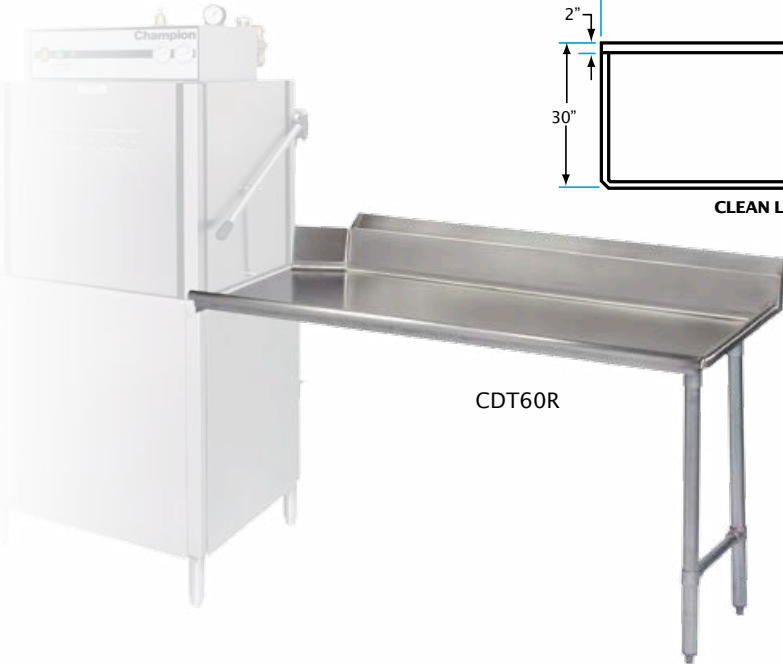

## Clean Dish Table

- Heavy duty 16 Gauge stainless steel
- 7.5" backsplash
- Galvanized legs with adjustable bullet feet
- Three sided open base
- Order "L" for table left of dishwasher; order "R" for table right of dishwasher
- Available 14 gauge as special order - add "-14" to item number and add 25% to list price

CDT60R

Model No.	Description	Overall Size D" x L" x H"	Weight lbs.
CDT24R	Right side	30 x 24 x 35	45
CDT24L	Left side	30 x 24 x 35	45
CDT36R	Right side	30 x 36 x 35	50
CDT36L	Left side	30 x 36 x 35	50
CDT48R	Right side	30 x 48 x 35	65
CDT48L	Left side	30 x 48 x 35	65
CDT60R	Right side	30 x 60 x 35	75
CDT60L	Left side	30 x 60 x 35	75
CDT72R	Right side	30 x 72 x 35	90
CDT72L	Left side	30 x 72 x 35	90
CDT84R	Right side	30 x 84 x 35	105
CDT84L	Left side	30 x 84 x 35	105
CDT96R	Right side	30 x 96 x 35	115
CDT96L	Left side	30 x 96 x 35	115
CDT108R	Right side	30 x 108 x 35	125
CDT108L	Left side	30 x 108 x 35	125
CDT120R	Right side	30 x 120 x 35	140
CDT120L	Left side	30 x 120 x 35	140

Sizes nominal, detailed specifications available upon request.  
Specifications subject to change without notice.

**Note:** Use at least 12" shorter undershelf than dish table size

Undershelf with 6" Legs for Clean or Soiled Dish Table		
Model No. Stainless Steel	Size D" x L"	Weight lbs.
DTU30246S	22 x 24	16
DTU30366S	22 x 36	18
DTU30486S	22 x 48	22
DTU30606S	22 x 60	27
DTU30726S	22 x 72	32
SSLEG	35	4