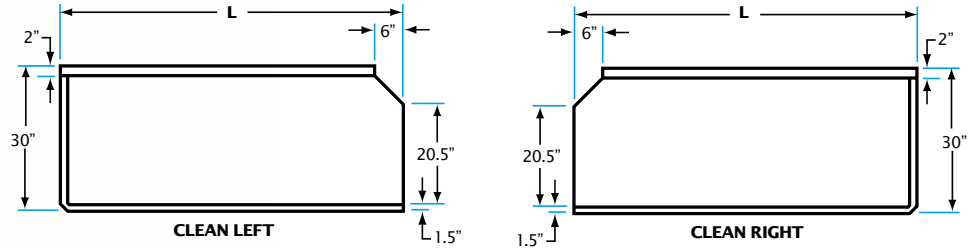

## Clean Dish Table

- Heavy duty 16 Gauge stainless steel
- 7.5" backsplash
- Galvanized legs with adjustable bullet feet
- Three sided open base
- Order "L" for table left of dishwasher; order "R" for table right of dishwasher
- Available 14 gauge as special order - add "-14" to item number and add 25% to list price

CDT60R

Model No.	Description	Overall Size D" x L" x H"	Weight lbs.
CDT24R	Right side	30 x 24 x 35	45
CDT24L	Left side	30 x 24 x 35	45
CDT36R	Right side	30 x 36 x 35	50
CDT36L	Left side	30 x 36 x 35	50
CDT48R	Right side	30 x 48 x 35	65
CDT48L	Left side	30 x 48 x 35	65
CDT60R	Right side	30 x 60 x 35	75
CDT60L	Left side	30 x 60 x 35	75
CDT72R	Right side	30 x 72 x 35	90
CDT72L	Left side	30 x 72 x 35	90
CDT84R	Right side	30 x 84 x 35	105
CDT84L	Left side	30 x 84 x 35	105
CDT96R	Right side	30 x 96 x 35	115
CDT96L	Left side	30 x 96 x 35	115
CDT108R	Right side	30 x 108 x 35	125
CDT108L	Left side	30 x 108 x 35	125
CDT120R	Right side	30 x 120 x 35	140
CDT120L	Left side	30 x 120 x 35	140

Sizes nominal, detailed specifications available upon request.  
Specifications subject to change without notice.

**Note:** Use at least 12" shorter undershelf than dish table size

Undershelf with 6" Legs for Clean or Soiled Dish Table		
Model No. Stainless Steel	Size D" x L"	Weight lbs.
DTU30246S	22 x 24	16
DTU30366S	22 x 36	18
DTU30486S	22 x 48	22
DTU30606S	22 x 60	27
DTU30726S	22 x 72	32
SSLEG	35	4