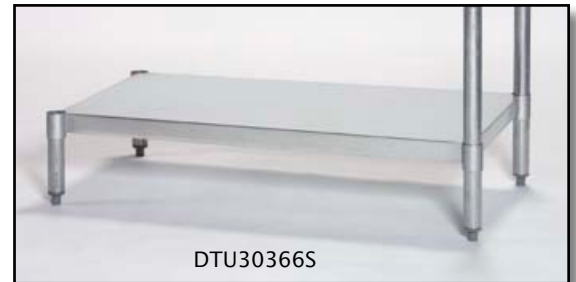

Note: Use at least 12" shorter undershelf than dish table size

Undershelf with 6" Legs for Clean or Soiled Dish Table		
Model No. Stainless Steel	Size D" x L"	Weight lbs.
DTU30246S	22 x 24	16
DTU30366S	22 x 36	18
DTU30486S	22 x 48	22
DTU30606S	22 x 60	27
DTU30726S	22 x 72	32
SSLEG	35	4

Sizes nominal, detailed specifications available upon request.
Specifications subject to change without notice.