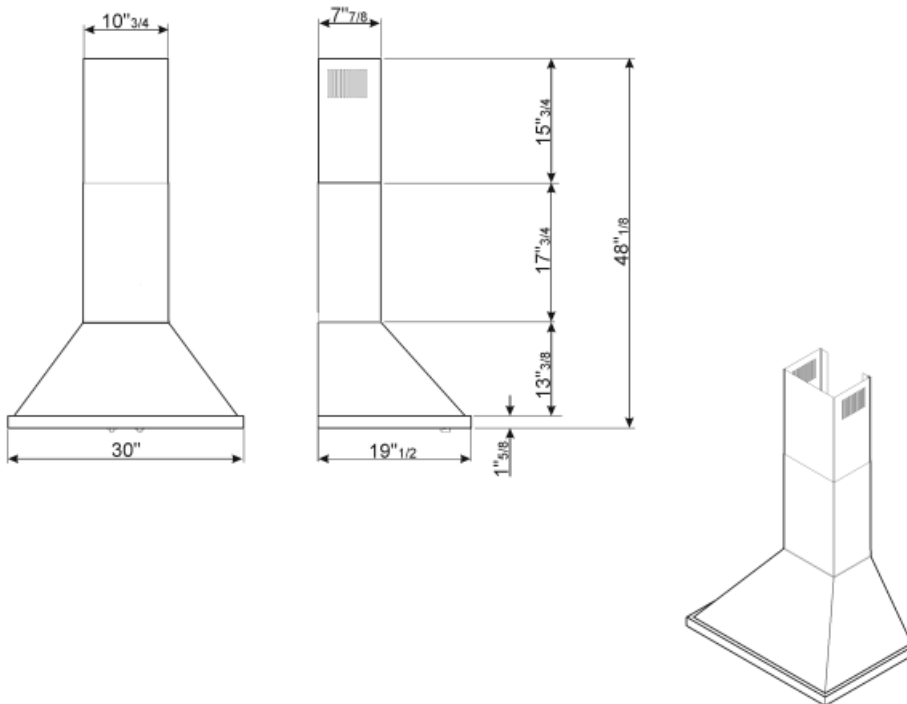

Extraction rate [CFM]	Noise level [dB(A)]
Speed level 1	210.5	53
Speed 2	317	62
Speed 3	437.5	69
Speed level 4	573.5	75

Electrical Connection

Electrical connection rating	495 W	Frequency (Hz)	60 Hz
Voltage	120 V	Power supply cable length	39 3/8 "

Also available

Available colors	White, Black, Anthracite, Yellow, Green, Red, Orange	Available colors	KPF30UWH-BL-AN-YW-OG-RD-OR

Optional accessories

Charcoal filter   FLTK-1